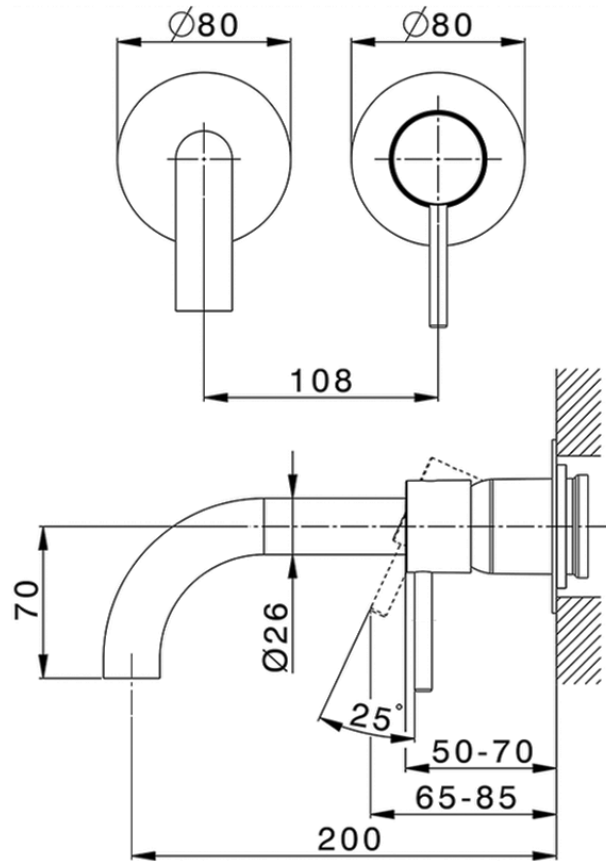

Exposed part for single lever washbasin valve NUOVA KIRUNA_K200551D

K200551D

<https://en.huberitalia.com/exposed-part-for-single-lever-washbasin-valve-nuova-kiruna-k200551d>

Piastra/Plate/Plaque/Platte/Placa

2-3mm: XX 56-76

10mm: XX 48-68