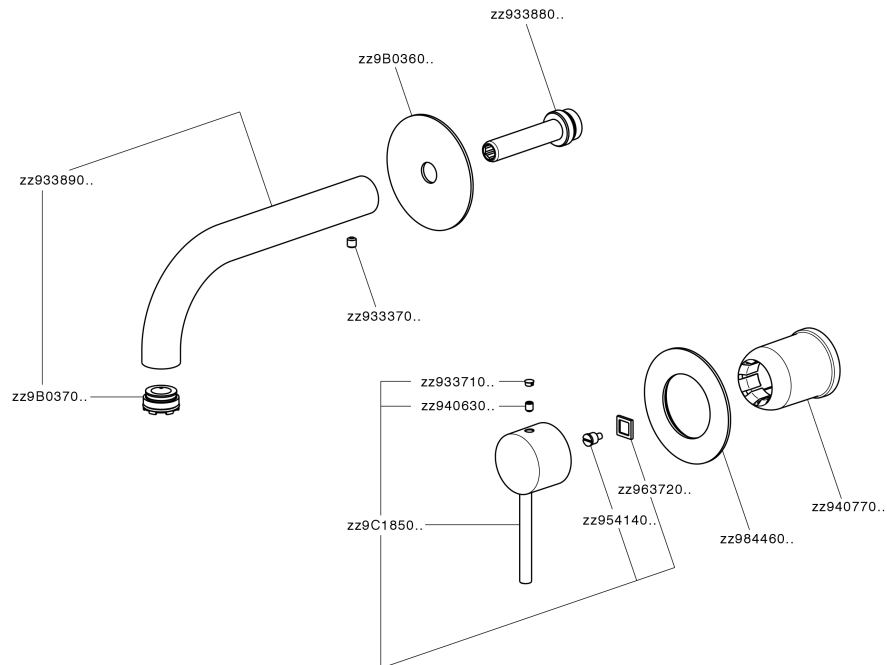

## Exposed part for single lever washbasin valve NUOVA KIRUNA\_K200551D

K200551D

<https://en.huberitalia.com/exposed-part-for-single-lever-washbasin-valve-nuova-kiruna-k200551d>

## Concealed single lever washbasin mixer Easy-Box CONCEALED\_ZB002450

ZB002450

<https://en.huberitalia.com/concealed-single-lever-washbasin-mixer-easy-box-concealed-zb002450>

2025-01-05