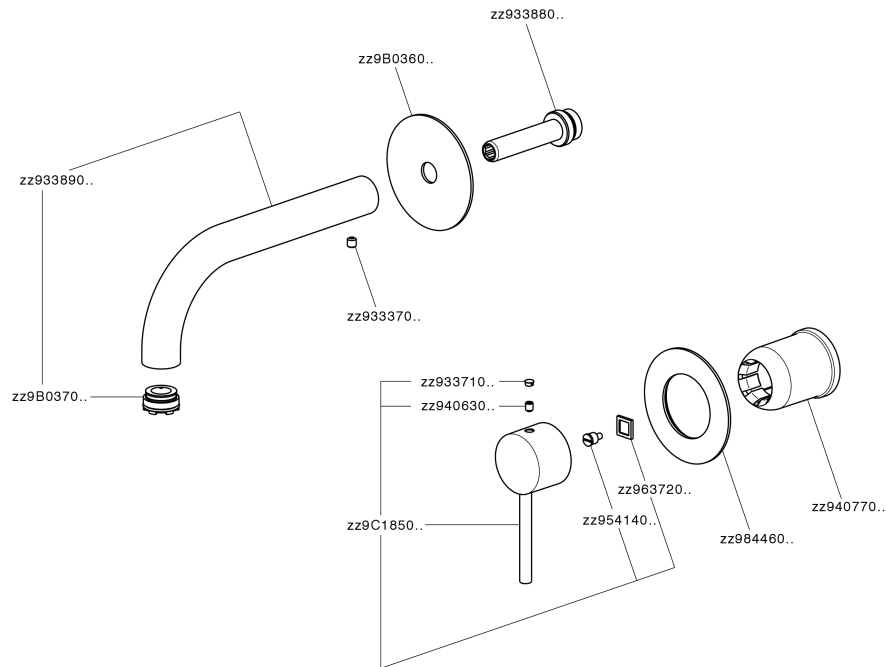

## Exposed part for single lever washbasin valve NUOVA KIRUNA\_K200551D

MODEL **K200551D**

Exposed part for single lever basin mixer, without concealed part, spout L.200 mm, for item Easy-Box ZB002450 and art. ZB025510

## Exposed part for single lever washbasin valve NUOVA KIRUNA\_K200551D

K200551D

<https://en.huberitalia.com/exposed-part-for-single-lever-washbasin-valve-nuova-kiruna-k200551d>

## Concealed single lever washbasin mixer Easy-Box CONCEALED\_ZB002450

MODEL **ZB002450**

Concealed single lever washbasin mixer  
Easy-Box, with protection guard box, without trim kit

AVAILABLE FINISHINGS

CHARACTERISTICS

Concealed **1**  
Cartridge Spare Parts **ZZ95409000**  
**35 mm Cartridge**

Piastra/Plate/Plaque/Platte/Placa

2-3mm: XX 56-76

10mm: XX 48-68