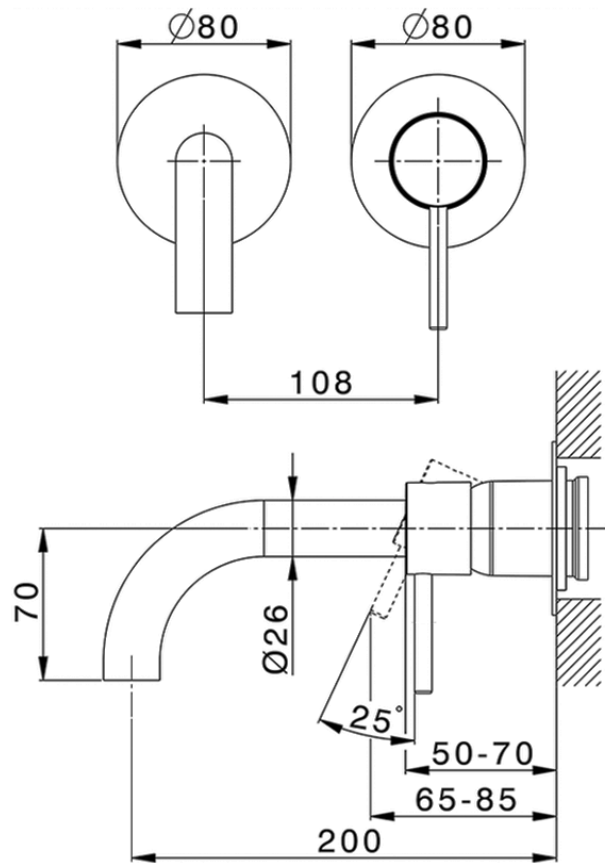

Exposed part for single lever washbasin valve NUOVA KIRUNA_K200551D

K200551D

<https://en.huberitalia.com/exposed-part-for-single-lever-washbasin-valve-nuova-kiruna-k200551d>

Piastra/Plate/Plaque/Platte/Placa

2-3mm: XX 56-76

10mm: XX 48-68