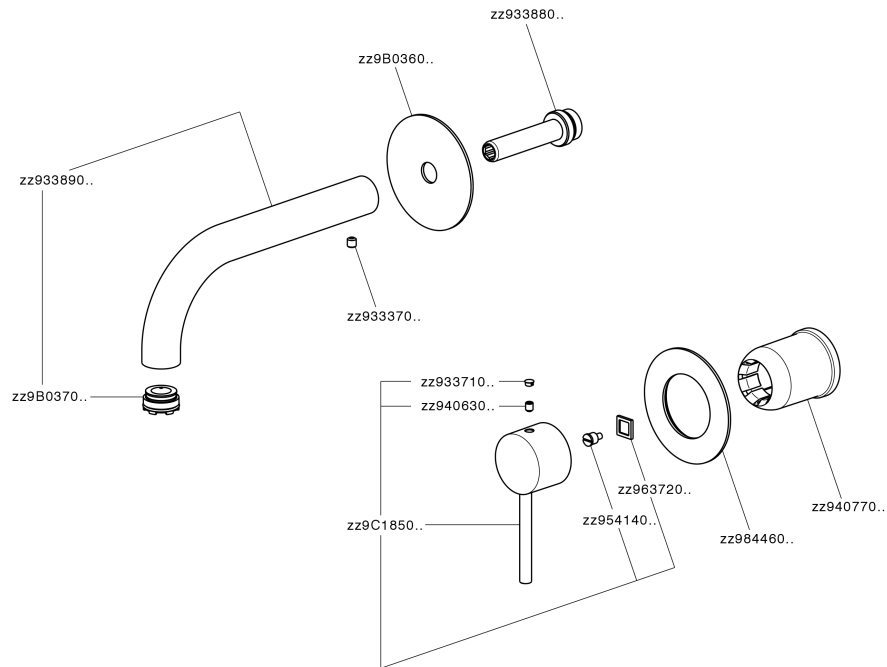

## Exposed part for single lever washbasin valve NUOVA KIRUNA\_K20051D

K20051D

<https://en.huberitalia.com/exposed-part-for-single-lever-washbasin-valve-nuova-kiruna-k20051d>

## Concealed single lever washbasin mixer Easy-Box CONCEALED\_ZB002450

ZB002450

<https://en.huberitalia.com/concealed-single-lever-washbasin-mixer-easy-box-concealed-zb002450>

2025-01-05