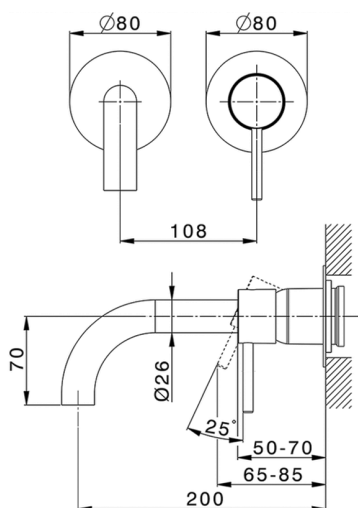

CHARACTERISTICS

Installation **Concealed**

Required concealed parts **ZB002450**