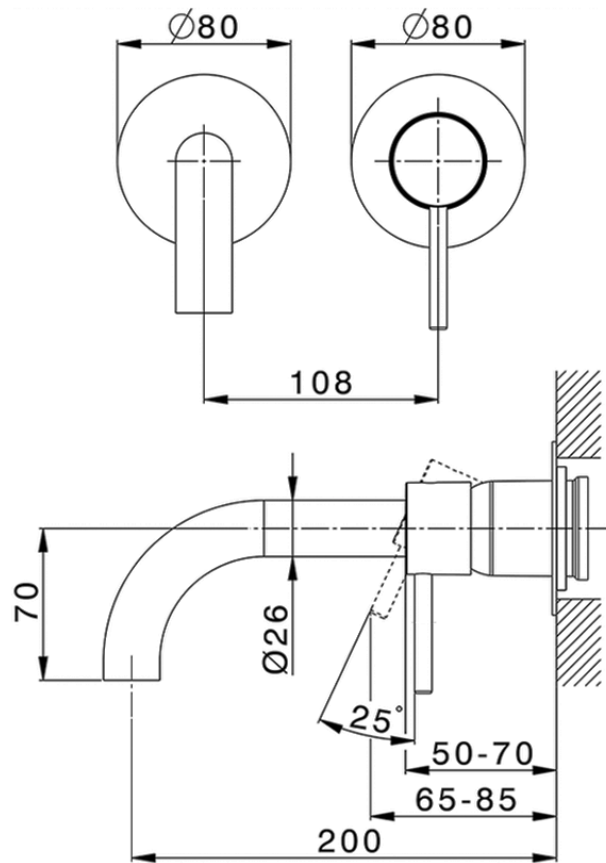

Exposed part for single lever washbasin valve NUOVA KIRUNA_K200551D

K200551D

<https://en.huberitalia.com/exposed-part-for-single-lever-washbasin-valve-nuova-kiruna-k200551d>

Piastra/Plate/Plaque/Platte/Placa

2-3mm: XX 56-76

10mm: XX 48-68