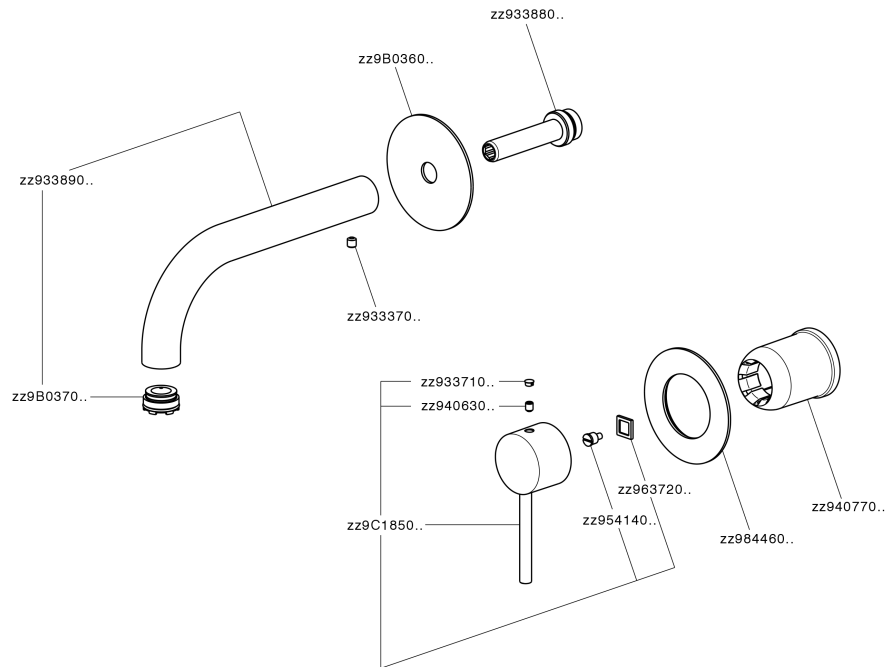

## Exposed part for single lever washbasin valve NUOVA KIRUNA\_K200551D

K200551D

<https://en.huberitalia.com/exposed-part-for-single-lever-washbasin-valve-nuova-kiruna-k200551d>

## Concealed single lever washbasin mixer Easy-Box CONCEALED\_ZB002450

ZB002450

<https://en.huberitalia.com/concealed-single-lever-washbasin-mixer-easy-box-concealed-zb002450>

2025-01-05