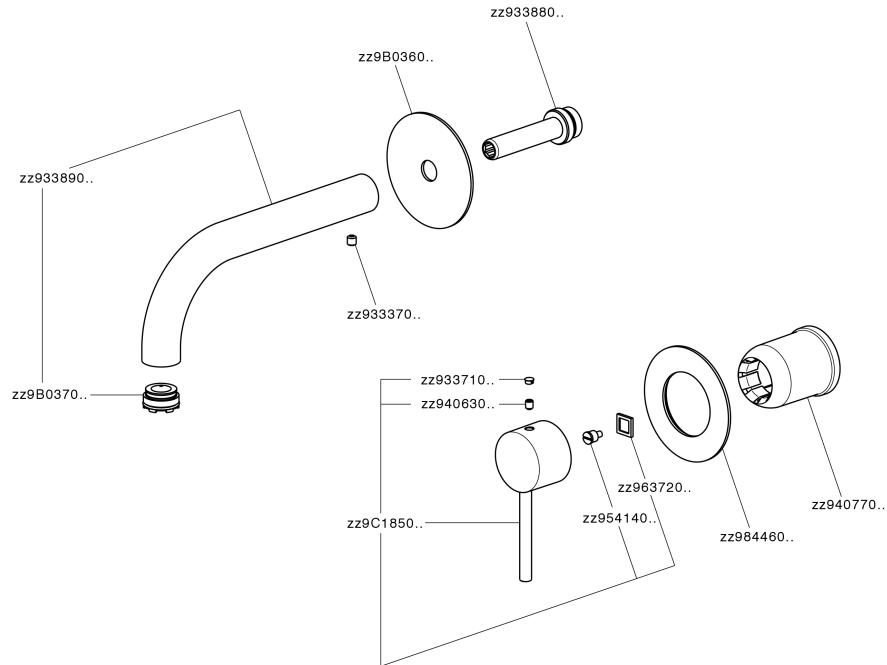

## Exposed part for single lever washbasin valve NUOVA KIRUNA\_K200551D

MODEL **K200551D**

Exposed part for single lever basin mixer, without concealed part, spout L.200 mm, for item Easy-Box ZB002450 and art. ZB025510

## Exposed part for single lever washbasin valve NUOVA KIRUNA\_K200551D

K200551D

<https://en.huberitalia.com/exposed-part-for-single-lever-washbasin-valve-nuova-kiruna-k200551d>

## Concealed single lever washbasin mixer Easy-Box CONCEALED\_ZB002450

MODEL **ZB002450**

Concealed single lever washbasin mixer  
Easy-Box, with protection guard box, without trim kit

AVAILABLE FINISHINGS

CHARACTERISTICS

Concealed **1**  
Cartridge Spare Parts **ZZ95409000**  
**35 mm Cartridge**

Piastra/Plate/Plaque/Platte/Placa

2-3mm: XX 56-76

10mm: XX 48-68