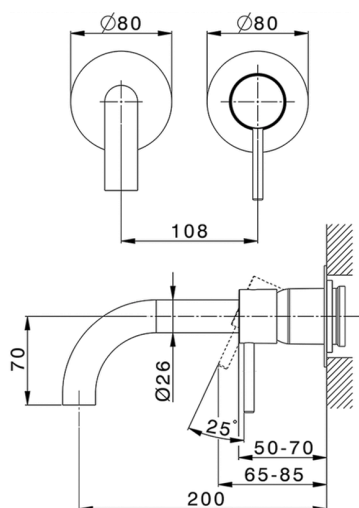

## Exposed part for single lever washbasin valve NUOVA KIRUNA\_K200551D

MODEL **K200551D**

Exposed part for single lever basin mixer, without concealed part, spout L.200 mm, for item Easy-Box ZB002450 and art. ZB025510

## Exposed part for single lever washbasin valve NUOVA KIRUNA\_K200551D

K200551D

<https://en.huberitalia.com/exposed-part-for-single-lever-washbasin-valve-nuova-kiruna-k200551d>

CHARACTERISTICS

Concealed **1**  
Cartridge Spare Parts **ZZ95409000**  
**35 mm Cartridge**

Piastra/Plate/Plaque/Platte/Placa

2-3mm: XX 56-76

10mm: XX 48-68