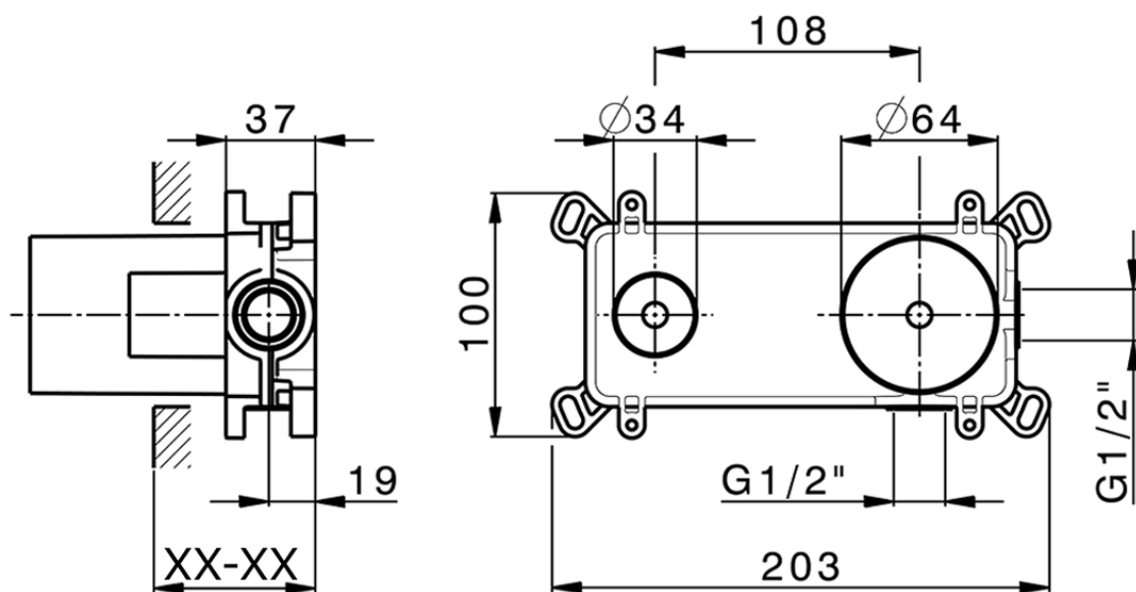

Exposed part for single lever washbasin valve NUOVA KIRUNA_K200551D

K200551D

<https://en.huberitalia.com/exposed-part-for-single-lever-washbasin-valve-nuova-kiruna-k200551d>

Piastra/Plate/Plaque/Platte/Placa

2-3mm: XX 56-76

10mm: XX 48-68