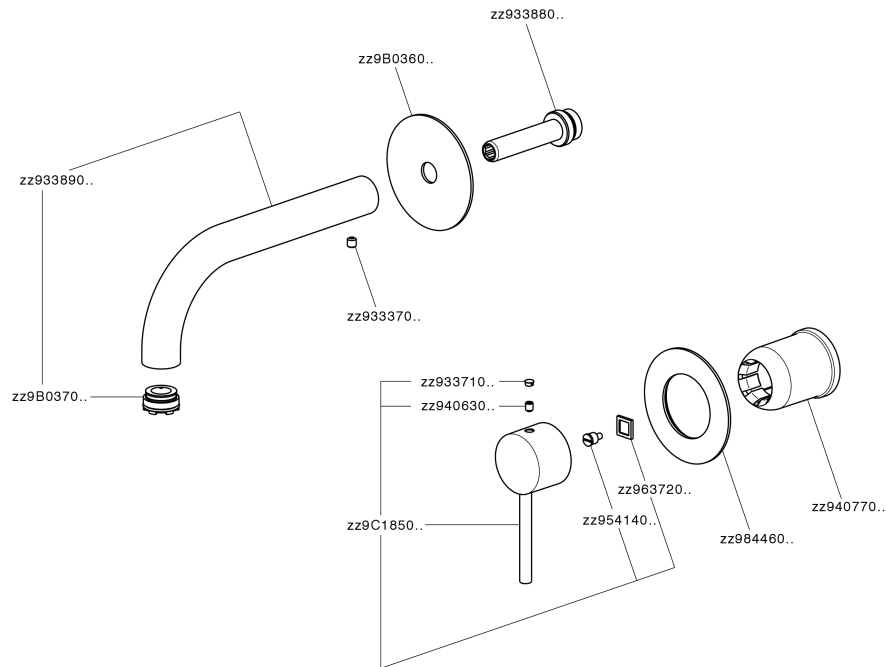

Exposed part for single lever washbasin valve NUOVA KIRUNA_K200551D

MODEL **K200551D**

Exposed part for single lever basin mixer, without concealed part, spout L.200 mm, for item Easy-Box ZB002450 and art. ZB025510

Required concealed parts **ZB002450**

Exposed part for single lever washbasin valve NUOVA KIRUNA_K200551D

K200551D

<https://en.huberitalia.com/exposed-part-for-single-lever-washbasin-valve-nuova-kiruna-k200551d>

Concealed single lever washbasin mixer Easy-Box CONCEALED_ZB002450

MODEL **ZB002450**

Concealed single lever washbasin mixer
Easy-Box, with protection guard box, without trim kit

AVAILABLE FINISHINGS

CHARACTERISTICS

Concealed **1**
Cartridge Spare Parts **ZZ95409000**
35 mm Cartridge

Piastra/Plate/Plaque/Platte/Placa

2-3mm: XX 56-76

10mm: XX 48-68

EcoStop

EcoStop feature limits water flow to approximately 50% of maximum output with one point of resistance on setting. Push slightly past the middle stop only when full water output is required. This will save water up to 50%.