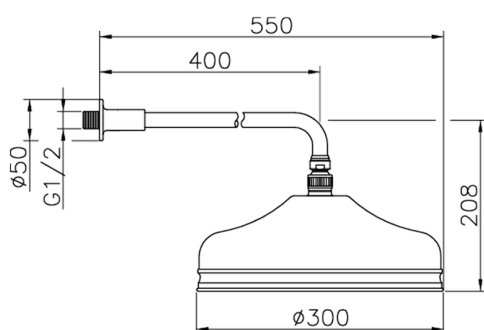

Shower arm with VT-CS showerhead SHOWER_612.03H.

MODEL **612.03H.**

Shower arm with VT-CS showerhead, 300 mm Brass
Round Head Shower, 400 mm Shower Arm

AVAILABLE FINISHINGS

-  **AC** AC Satin Brushed Nickel
-  **AG** AG Antique Gold
-  **BA** BA Old Bronze
-  **CR** CR Chrome
-  **2W** 2W Brushed Gold