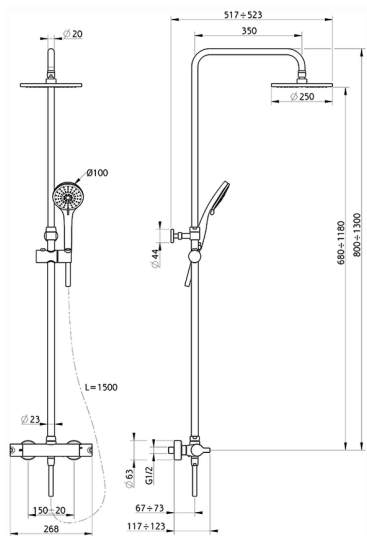

2-function Thermostatic shower set SOFT_SFC82030

MODEL **SFC82030**

2-function Thermostatic shower set, 2-outlet devia stop, adjustable riser column, sliding handshower holder, 100 mm ABS 3 sprays handshower, 250 mm round showerhead 8 mm thick BRASS, 150 cm smooth SILVERFLEX Flexible Hose

AVAILABLE FINISHINGS

21 21 Chrome

CHARACTERISTICS

Cartridge Spare Parts **22.03A.AR - ZZ97080004**

Argo 1 (short filter) Thermostatic Valve

DeviaStop

The Huber Devia Stop technology allows to adjust the water flow and to direct it to the selected output point (overhead soaker, hand shower, etc).