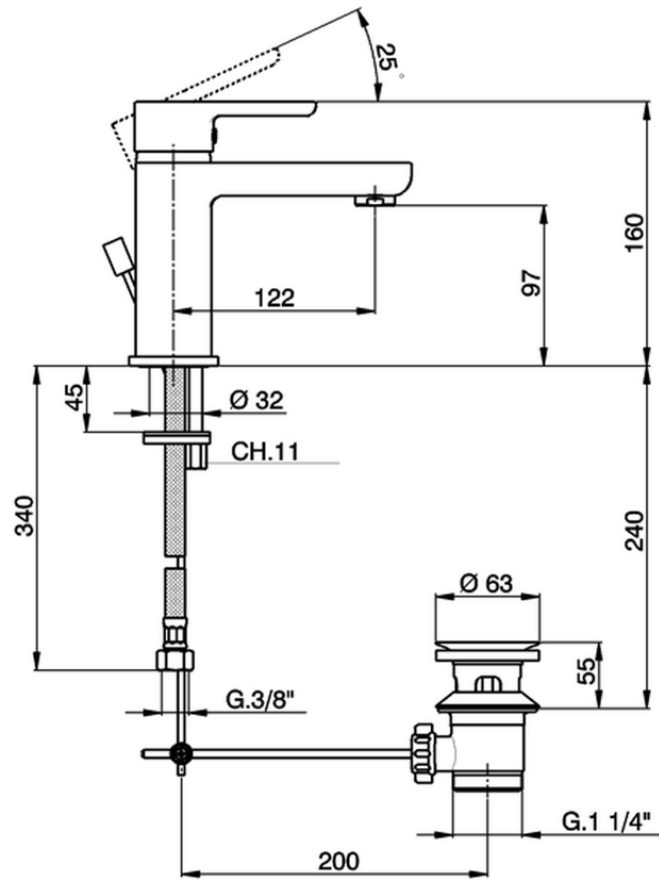

Single lever 'large' washbasin mixer SOFT_SF000510

SF000510

<https://en.huberitalia.com/single-lever-large-washbasin-mixer-soft-sf000510>

2025-04-23