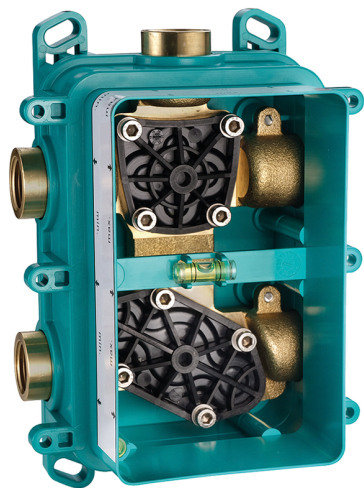

One Box Universal Concealed Part ONE BOX_ZB00B030

MODEL **ZB00B030**

One Box Universal Concealed Part, for 1 or 2 or 3 outlet thermostatic or single lever, without trim kit, without noise reducers, with sealing gasket

AVAILABLE FINISHINGS

04 04 Without finishing

CHARACTERISTICS

Concealed **1**
Installation **Concealed**

Thermostatic

The Huber thermostatic is your personal water manager, helping you to handle, control and save water and energy.

2024-12-22