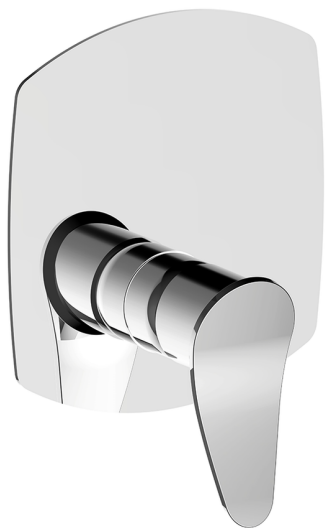

## Exposed part for Single Lever One Box Valve HARLOCK\_HC0BM010

MODEL **HC0BM010**

Exposed part for Single Lever One Box Valve, 1 Outlet, Minimum depth of installation: 67 mm, without concealed part, for items ZB00B030-ZB00B031

### CHARACTERISTICS

Cartridge Spare Parts **ZZ97179000**

**35 mm Cartridge**

Installation **Concealed**

Required concealed parts **ZB00B031**

**ZB00B030**

## Exposed part for Single Lever One Box Valve HARLOCK\_HC0BM010

HC0BM010

<https://en.huberitalia.com/exposed-part-for-single-lever-one-box-valve-harlock-hc0bm010>

## One Box Universal Concealed Part ONE BOX\_ZB00B031

MODEL **ZB00B031**

One Box Universal Concealed Part, for 1 or 2 or 3 outlet thermostatic or single lever, without trim kit, with noise reducers, with sealing gasket