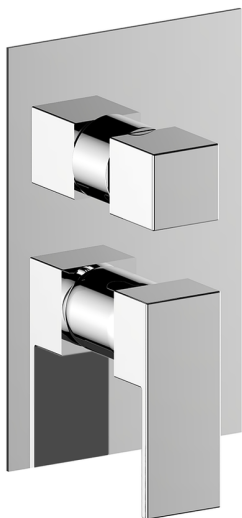

Exposed part for Single Lever One Box Valve ONE BOX_NE0BM030

MODEL **NE0BM030**

Exposed part for Single Lever One Box Valve, with 2-3 outlet diverter, Minimum depth of installation: 67 mm, without concealed part, for items ZB00B030-ZB00B031

AVAILABLE FINISHINGS

-  **21** 21 Chrome
-  **2F** 2F Brushed Nickel
-  **40** 40 Matt Black
-  **4Q** 4Q Matt White

CHARACTERISTICS

Cartridge Spare Parts **ZZ97179000**

35 mm Cartridge

Installation **Concealed**

Required concealed parts **ZB00B031**

ZB00B030

Exposed part for Single Lever One Box Valve ONE BOX_NE0BM030

NE0BM030

<https://en.huberitalia.com/exposed-part-for-single-lever-one-box-valve-one-box-ne0bm030>

One Box Universal Concealed Part ONE BOX_ZB00B031

MODEL **ZB00B031**

One Box Universal Concealed Part, for 1 or 2 or 3 outlet thermostatic or single lever, without trim kit, with noise reducers, with sealing gasket