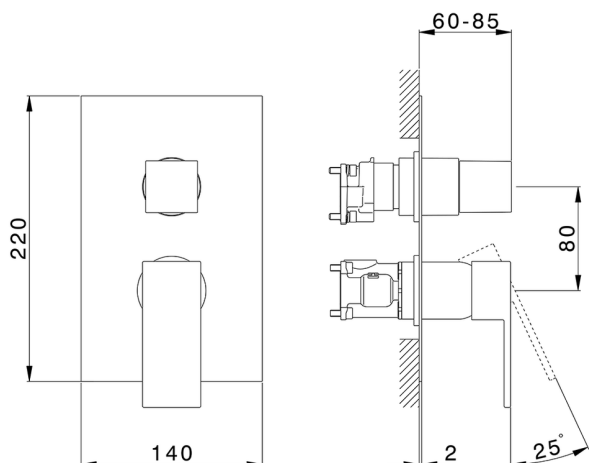

Exposed part for Single Lever One Box Valve ONE BOX_NE0BM030

MODEL **NE0BM030**

Exposed part for Single Lever One Box Valve, with 2-3 outlet diverter, Minimum depth of installation: 67 mm, without concealed part, for items ZB00B030-ZB00B031

AVAILABLE FINISHINGS

-  **21** 21 Chrome
-  **2F** 2F Brushed Nickel
-  **40** 40 Matt Black
-  **4Q** 4Q Matt White

CHARACTERISTICS

Cartridge Spare Parts **ZZ97179000**

35 mm Cartridge

Installation **Concealed**