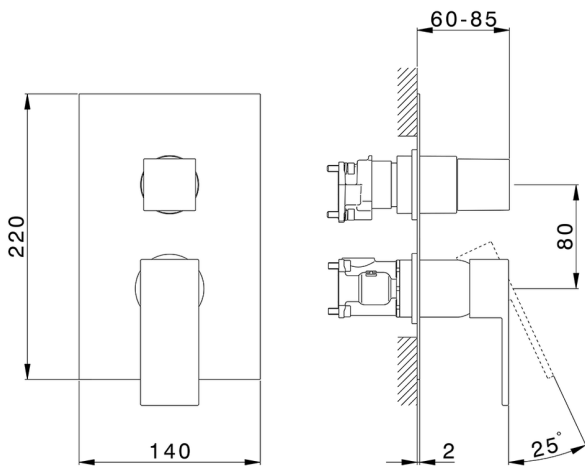

## Exposed part for Single Lever One Box Valve ONE BOX\_NE0BM030

MODEL **NE0BM030**

Exposed part for Single Lever One Box Valve, with 2-3 outlet diverter, Minimum depth of installation: 67 mm, without concealed part, for items ZB00B030-ZB00B031

### CHARACTERISTICS

Cartridge Spare Parts **ZZ97179000**

**35 mm Cartridge**

Installation **Concealed**

Required concealed parts **ZB00B031**

**ZB00B030**