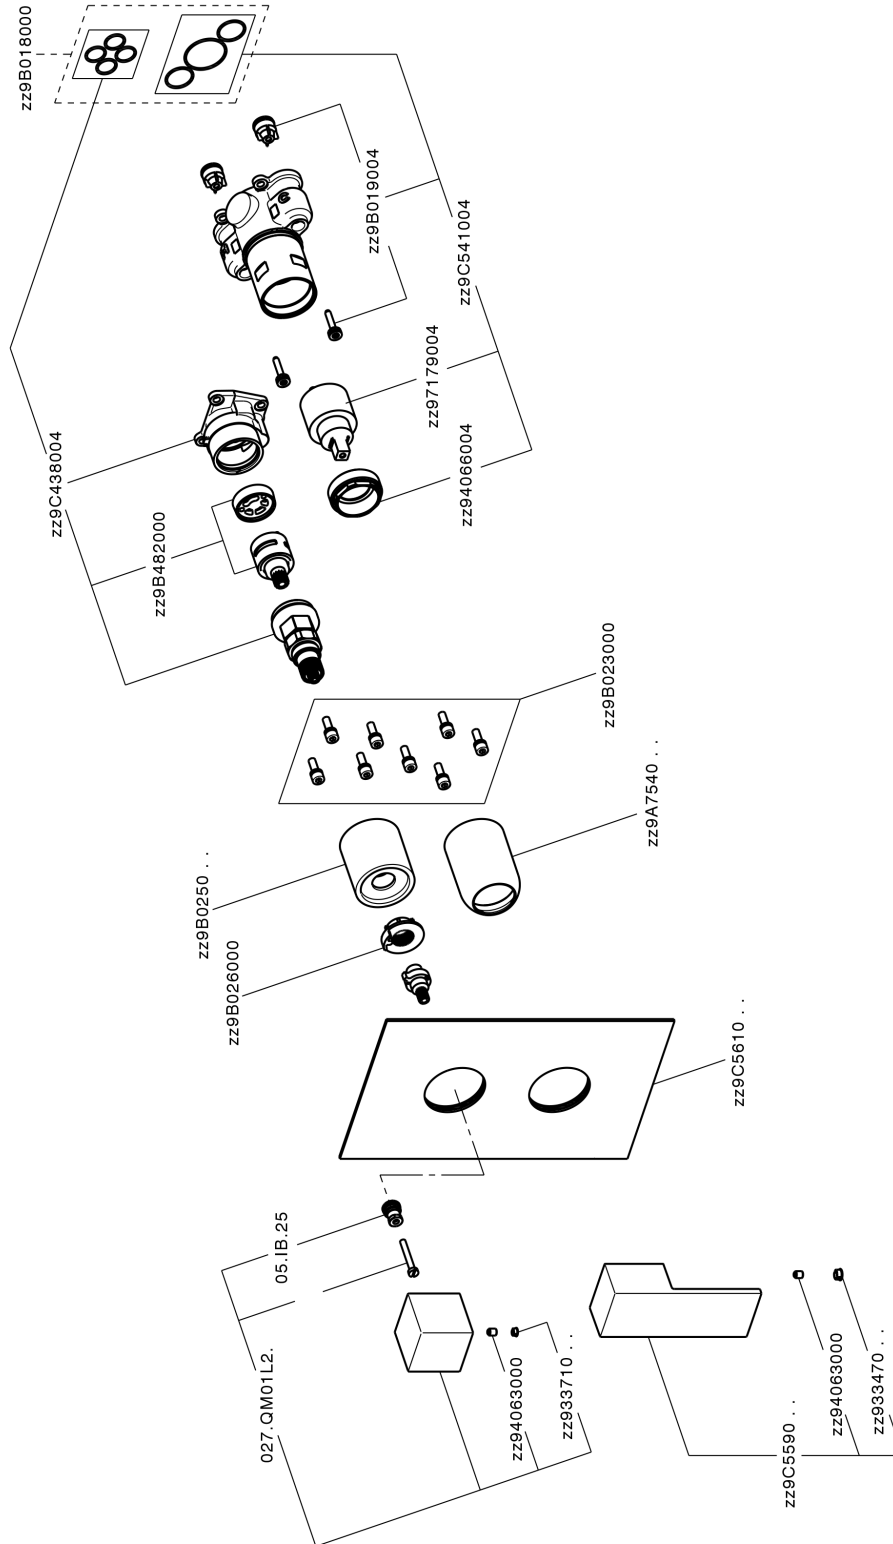

Exposed part for Single Lever One Box Valve ONE BOX_NE0BM030

MODEL **NE0BM030**

Exposed part for Single Lever One Box Valve, with 2-3 outlet diverter, Minimum depth of installation: 67 mm, without concealed part, for items ZB00B030-ZB00B031

AVAILABLE FINISHINGS

-  **21** 21 Chrome
-  **2F** 2F Brushed Nickel
-  **40** 40 Matt Black
-  **4Q** 4Q Matt White

CHARACTERISTICS

Cartridge Spare Parts **ZZ97179000**

35 mm Cartridge

Installation **Concealed**

Required concealed parts **ZB00B031**

ZB00B030

Exposed part for Single Lever One Box Valve ONE BOX_NE0BM030

NE0BM030

<https://en.huberitalia.com/exposed-part-for-single-lever-one-box-valve-one-box-ne0bm030>

One Box Universal Concealed Part ONE BOX_ZB00B031

MODEL **ZB00B031**

One Box Universal Concealed Part, for 1 or 2 or 3 outlet thermostatic or single lever, without trim kit, with noise reducers, with sealing gasket