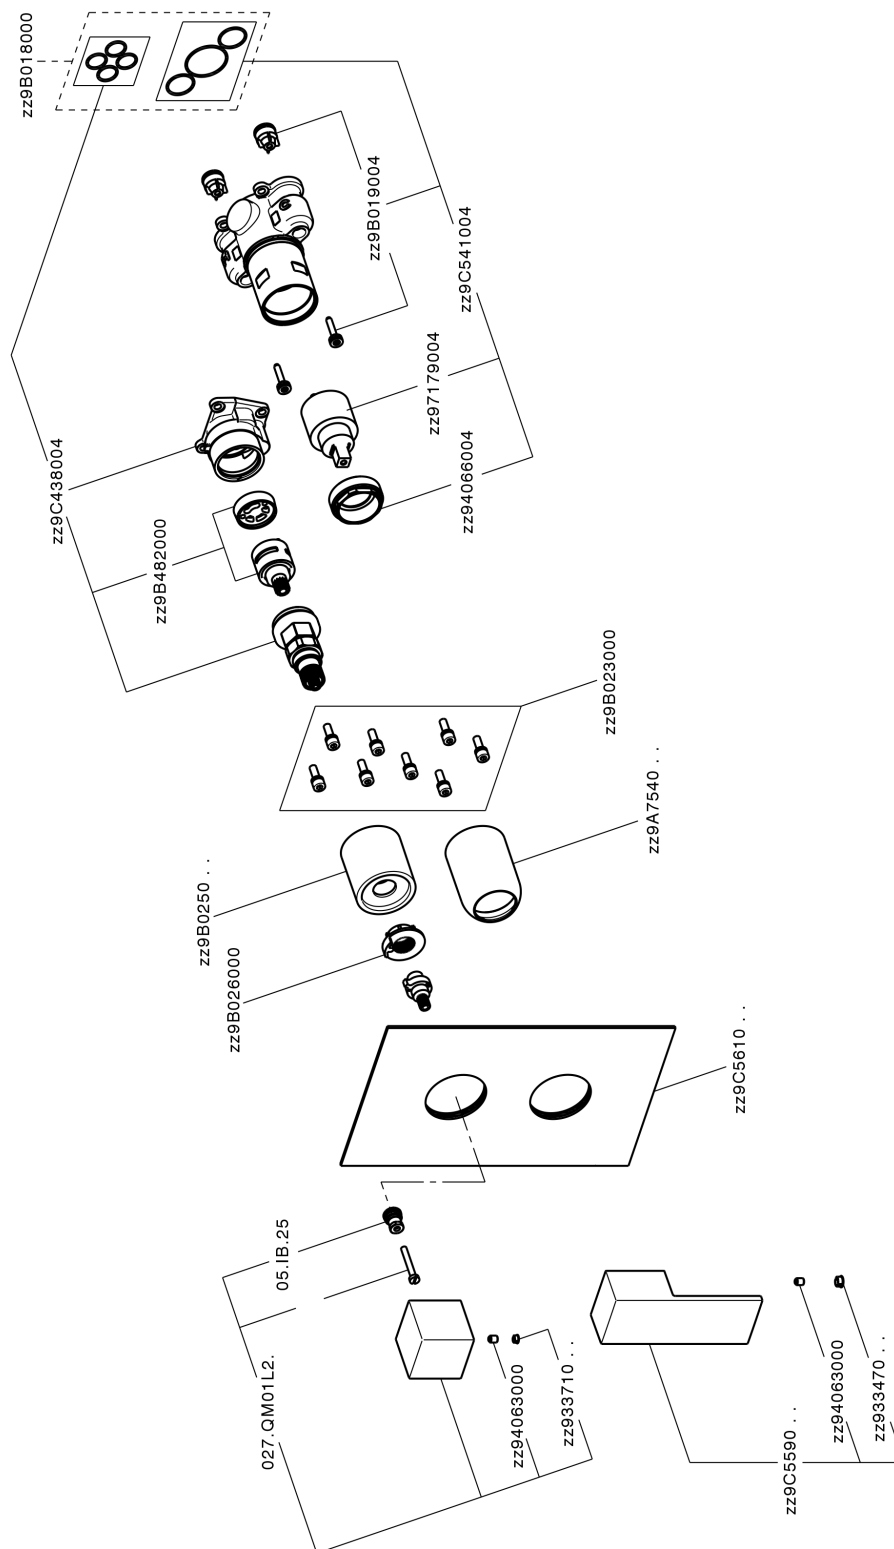

Exposed part for Single Lever One Box Valve ONE BOX_NE0BM030

NE0BM030

<https://en.huberitalia.com/exposed-part-for-single-lever-one-box-valve-one-box-ne0bm030>

One Box Universal Concealed Part ONE BOX_ZB00B031

ZB00B031

<https://en.huberitalia.com/one-box-universal-concealed-part-one-box-zb00b031>

One Box Universal Concealed Part ONE BOX_ZB00B030

ZB00B030

<https://en.huberitalia.com/one-box-universal-concealed-part-one-box-zb00b030>