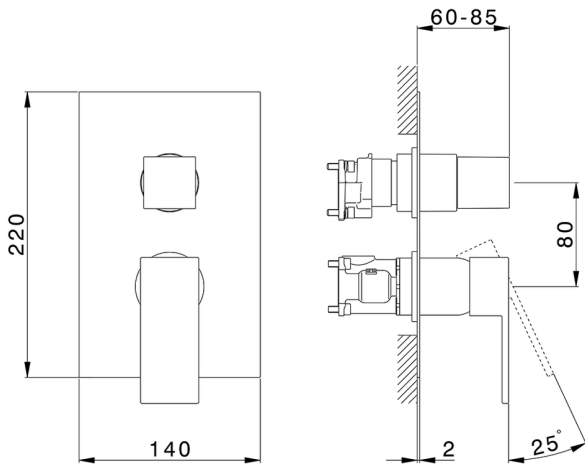

Exposed part for Single Lever One Box Valve ONE BOX_NE0BM030

MODEL **NE0BM030**

Exposed part for Single Lever One Box Valve, with 2-3 outlet diverter, Minimum depth of installation: 67 mm, without concealed part, for items ZB00B030-ZB00B031

AVAILABLE FINISHINGS

-  **21** 21 Chrome
-  **2F** 2F Brushed Nickel
-  **40** 40 Matt Black
-  **4Q** 4Q Matt White

CHARACTERISTICS

Cartridge Spare Parts **ZZ97179000**

35 mm Cartridge

Installation **Concealed**

Required concealed parts **ZB00B031**

ZB00B030

Exposed part for Single Lever One Box Valve ONE BOX_NE0BM030

NE0BM030

<https://en.huberitalia.com/exposed-part-for-single-lever-one-box-valve-one-box-ne0bm030>