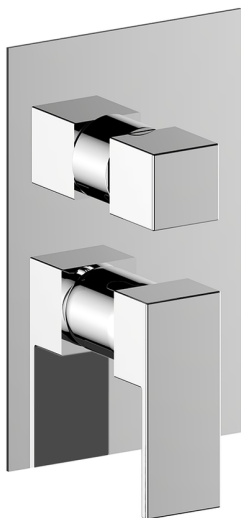

## Exposed part for Single Lever One Box Valve ONE BOX\_NE0BM030

MODEL **NE0BM030**

Exposed part for Single Lever One Box Valve, with 2-3 outlet diverter, Minimum depth of installation: 67 mm, without concealed part, for items ZB00B030-ZB00B031

### CHARACTERISTICS

Cartridge Spare Parts **ZZ97179000**

**35 mm Cartridge**

Installation **Concealed**

Required concealed parts **ZB00B031**

**ZB00B030**

## Exposed part for Single Lever One Box Valve ONE BOX\_NE0BM030

NE0BM030

<https://en.huberitalia.com/exposed-part-for-single-lever-one-box-valve-one-box-ne0bm030>