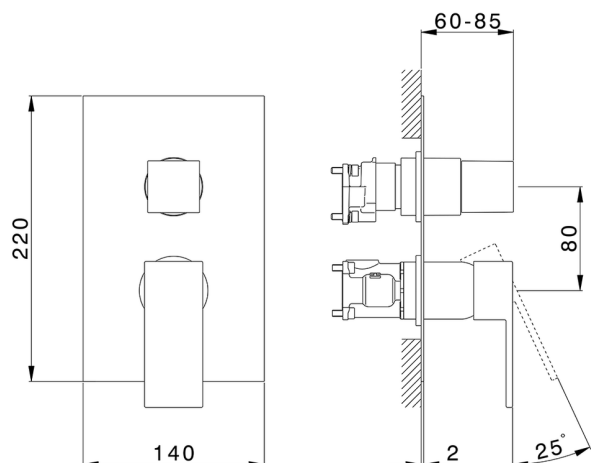

## Exposed part for Single Lever One Box Valve ONE BOX\_NE0BM030

MODEL **NE0BM030**

Exposed part for Single Lever One Box Valve, with 2-3 outlet diverter, Minimum depth of installation: 67 mm, without concealed part, for items ZB00B030-ZB00B031

### CHARACTERISTICS

Cartridge Spare Parts **ZZ97179000**  
**35 mm Cartridge**  
 Installation **Concealed**  
 Required concealed parts **ZB00B031**  
**ZB00B030**