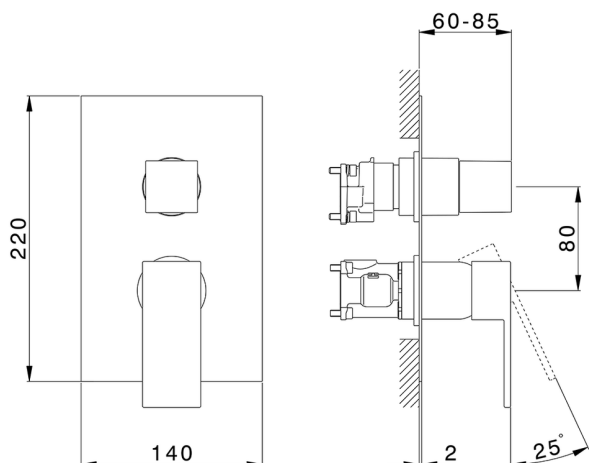

## Exposed part for Single Lever One Box Valve ONE BOX\_NE0BM030

MODEL **NE0BM030**

Exposed part for Single Lever One Box Valve, with 2-3 outlet diverter, Minimum depth of installation: 67 mm, without concealed part, for items ZB00B030-ZB00B031

### CHARACTERISTICS

Cartridge Spare Parts **ZZ97179000**

**35 mm Cartridge**

Installation **Concealed**

Required concealed parts **ZB00B031**

**ZB00B030**