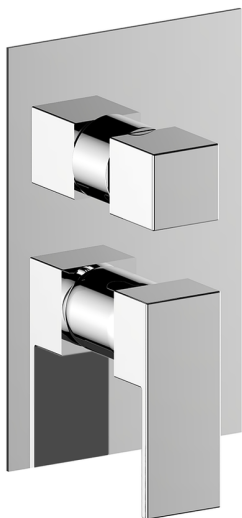

## Exposed part for Single Lever One Box Valve ONE BOX\_NE0BM030

MODEL **NE0BM030**

Exposed part for Single Lever One Box Valve, with 2-3 outlet diverter, Minimum depth of installation: 67 mm, without concealed part, for items ZB00B030-ZB00B031

### CHARACTERISTICS

Cartridge Spare Parts **ZZ97179000**  
**35 mm Cartridge**  
 Installation **Concealed**  
 Required concealed parts **ZB00B031**  
**ZB00B030**

## Exposed part for Single Lever One Box Valve ONE BOX\_NE0BM030

NE0BM030

<https://en.huberitalia.com/exposed-part-for-single-lever-one-box-valve-one-box-ne0bm030>

## One Box Universal Concealed Part ONE BOX\_ZB00B031

MODEL **ZB00B031**

One Box Universal Concealed Part, for 1 or 2 or 3 outlet thermostatic or single lever, without trim kit, with noise reducers, with sealing gasket