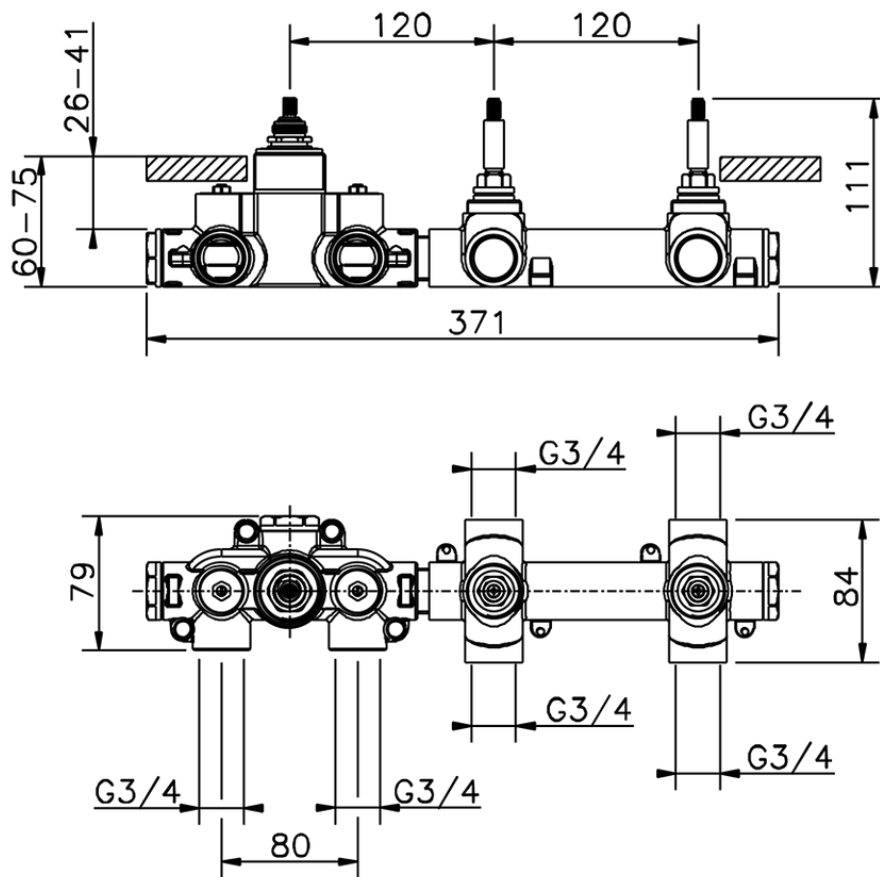

Cover Part for 2 Function Concealed Thermo Valve NUOVA KIRUNA_K201R200

K201R200

<https://en.huberitalia.com/cover-part-for-2-function-concealed-thermo-valve-nuova-kiruna-k201r200>

ZB01R200

<https://en.huberitalia.com/2-function-concealed-thermostatic-valve-concealed-zb01r200>