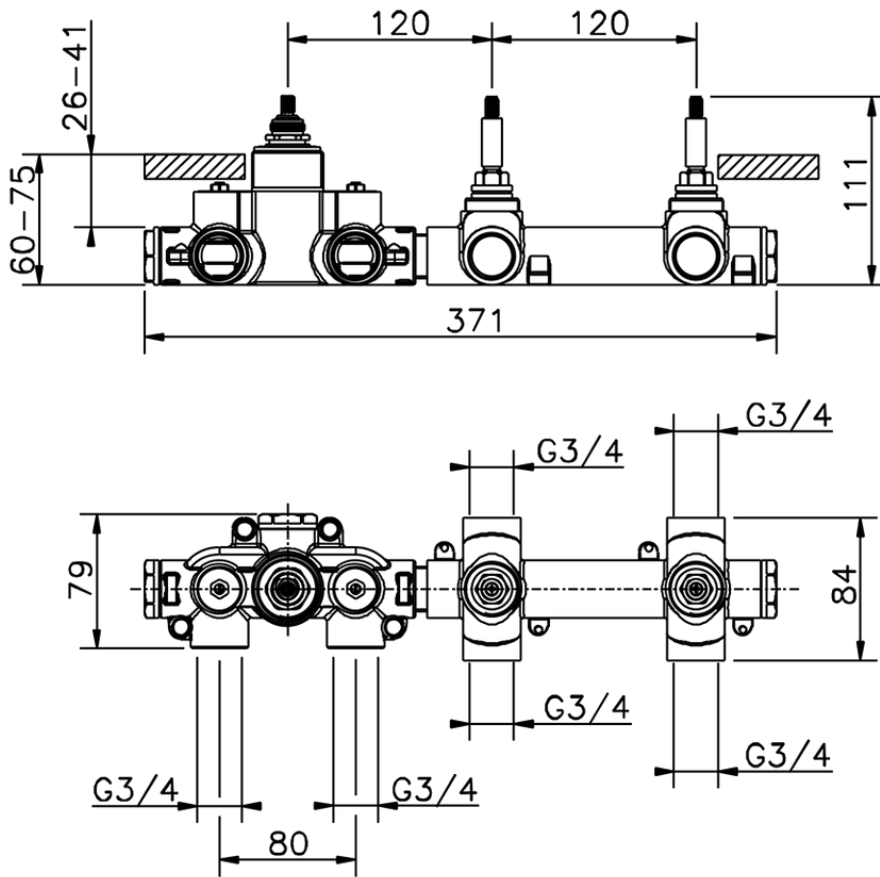

## Cover Part for 2 Function Concealed Thermo Valve NUOVA KIRUNA\_K201R200

K201R200

<https://en.huberitalia.com/cover-part-for-2-function-concealed-thermo-valve-nuova-kiruna-k201r200>

ZB01R200

<https://en.huberitalia.com/2-function-concealed-thermostatic-valve-concealed-zb01r200>