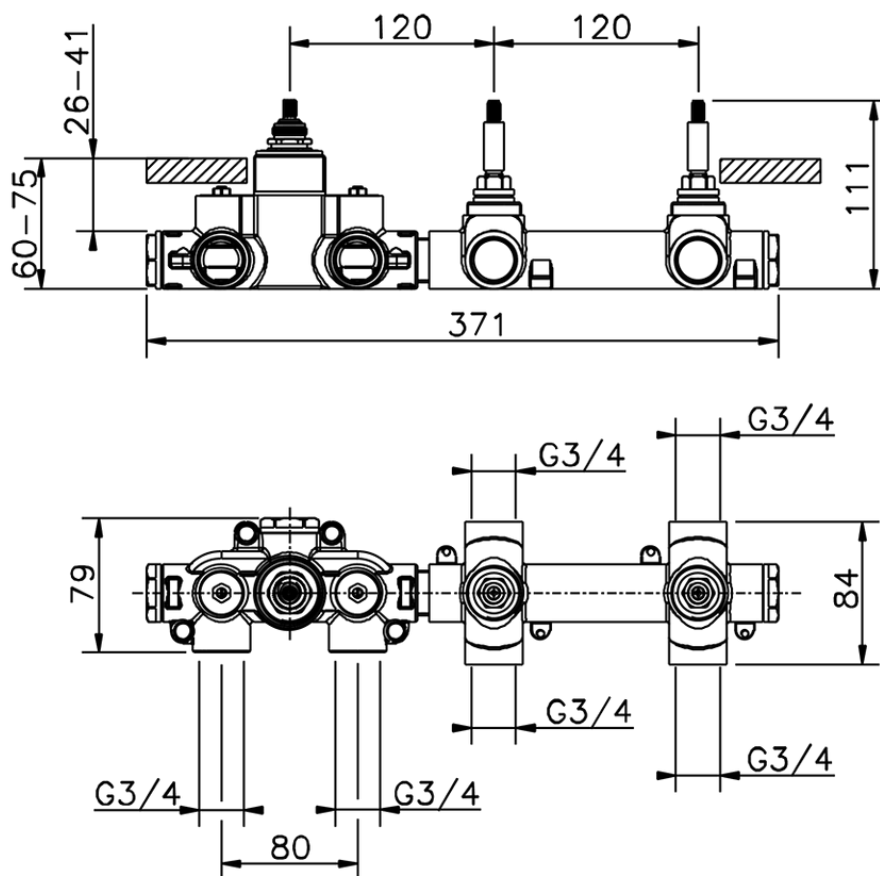

Cover Part for 2 Function Concealed Thermo Valve NUOVA KIRUNA_K201R200

K201R200

<https://en.huberitalia.com/cover-part-for-2-function-concealed-thermo-valve-nuova-kiruna-k201r200>

ZB01R200

<https://en.huberitalia.com/2-function-concealed-thermostatic-valve-concealed-zb01r200>