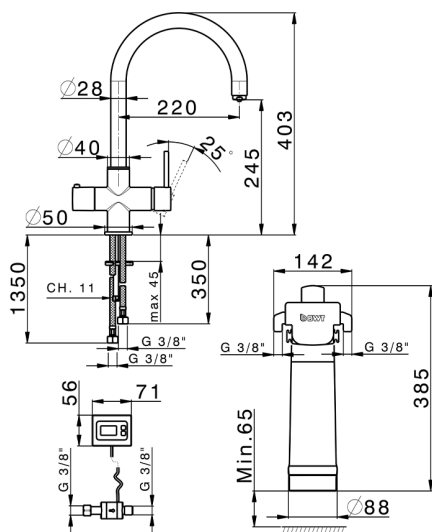

PURE Single Lever Sink Mixer KITCHEN_TV00Z985

MODEL **TV00Z985**

PURE Single Lever Sink Mixer, swivel spout, separated water supply: filtered and mains water, purified water opening control, BWT filtration set consisting of: - filter litre counter for filter monitoring, - BWT filter head, - BWT 'BestTaste' filter (10,000 litres), activated carbon eliminates unpleasant odour & taste, particles filtration, heavy metal reduction

AVAILABLE FINISHINGS

-  **21** 21 Chrome
-  **2F** 2F Brushed Nickel
-  **40** 40 Matt Black

CHARACTERISTICS

Cartridge Spare Parts **ZZ94034000**
35 mm Cartridge

EcoStop

EcoStop feature limits water flow to approximately 50% of maximum output with one point of resistance on setting. Push slightly past the middle stop only when full water output is required. This will save water up to 50%.