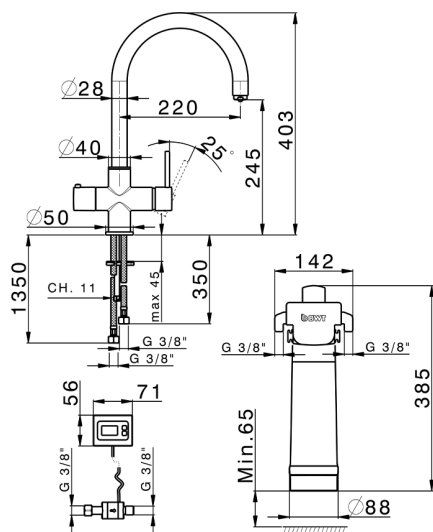

## PURE Single Lever Sink Mixer KITCHEN\_TV00Z985

MODEL **TV00Z985**

PURE Single Lever Sink Mixer, swivel spout, separated water supply: filtered and mains water, purified water opening control, BWT filtration set consisting of: - filter litre counter for filter monitoring, - BWT filter head, - BWT 'BestTaste' filter (10,000 litres), activated carbon eliminates unpleasant odour & taste, particles filtration, heavy metal reduction

### CHARACTERISTICS

Cartridge Spare Parts **ZZ94034000**  
**35 mm Cartridge**