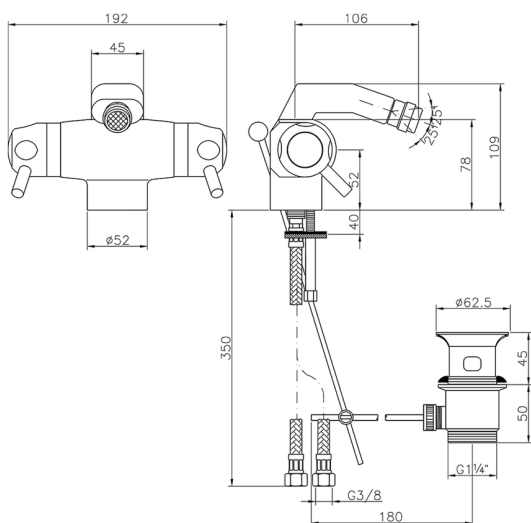

Thermostatic bidet mixer THERMO_CPT55010

MODEL **CPT55010**

Thermostatic bidet mixer, with 1"1/4 pop-up waste, G.3/8" stainless steel flexible hose

AVAILABLE FINISHINGS

CHARACTERISTICS

Cartridge Spare Parts **24.02AB.PL**

12x32 Plus Thermostatic Valve

Thermostatic

The Huber thermostatic is your personal water manager, helping you to handle, control and save water and energy.

2024-11-15