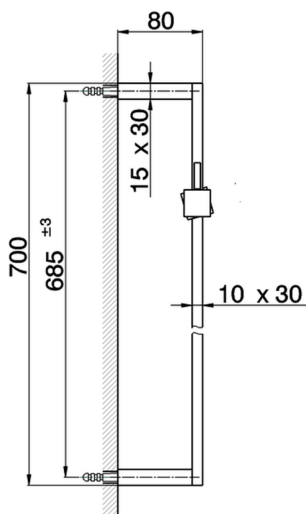

sliding bar SHOWER_SS012090

MODEL **SS012090**

sliding bar, 70 cm sliding rail bar with sliding bracket

AVAILABLE FINISHINGS

CHARACTERISTICS

2026-06-13