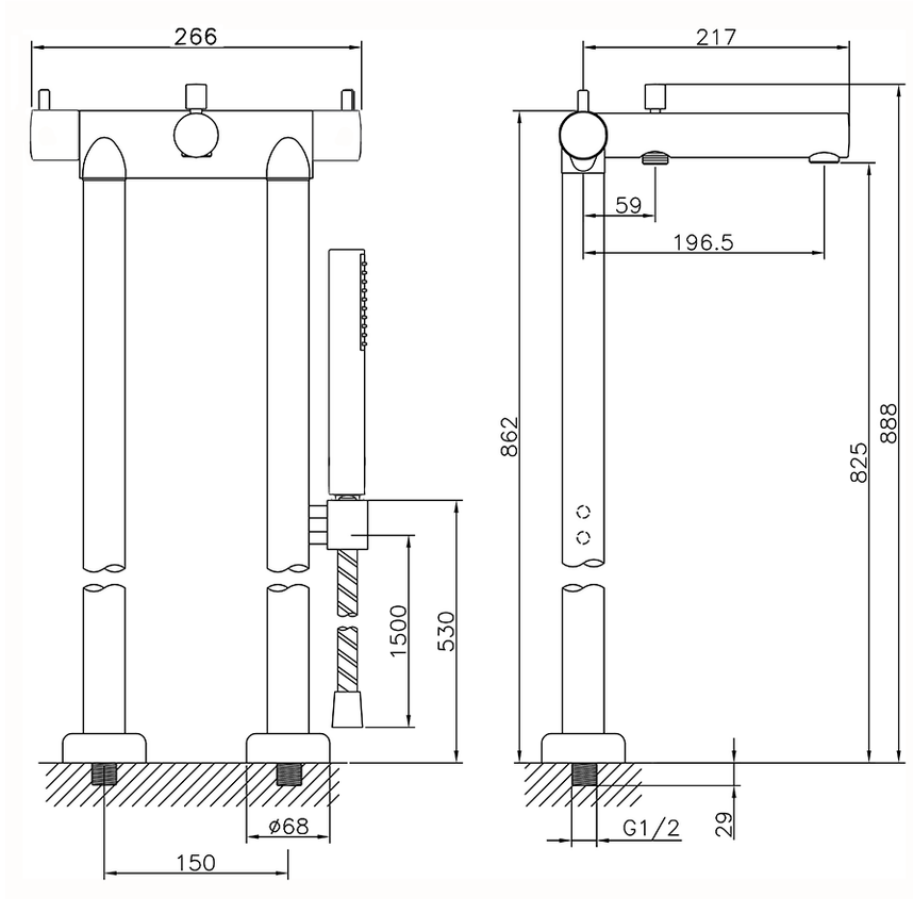

Thermostatic floor-mounted bath mixer TRATTO EVO_TVT39010

TVT39010

<https://en.huberitalia.com/thermostatic-floor-mounted-bath-mixer-tratto-evo-tvt39010>

2026-06-13