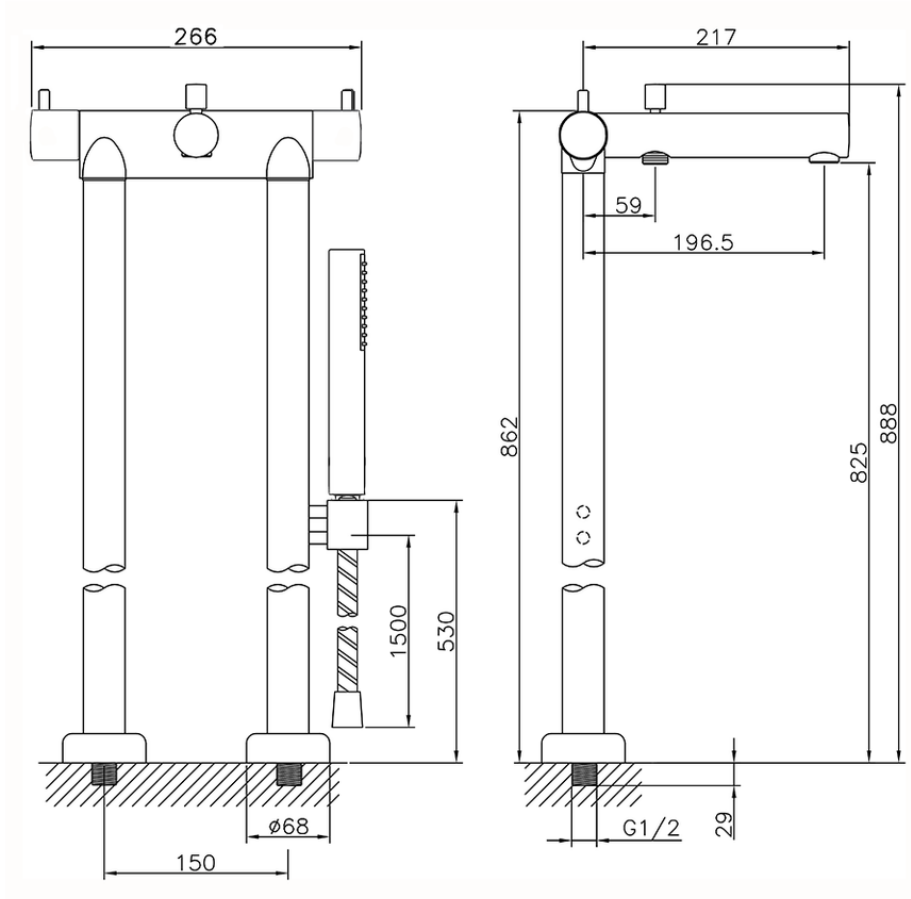

Thermostatic floor-mounted bath mixer TRATTO EVO_TVT39010

TVT39010

<https://en.huberitalia.com/thermostatic-floor-mounted-bath-mixer-tratto-evo-tvt39010>

2026-04-06