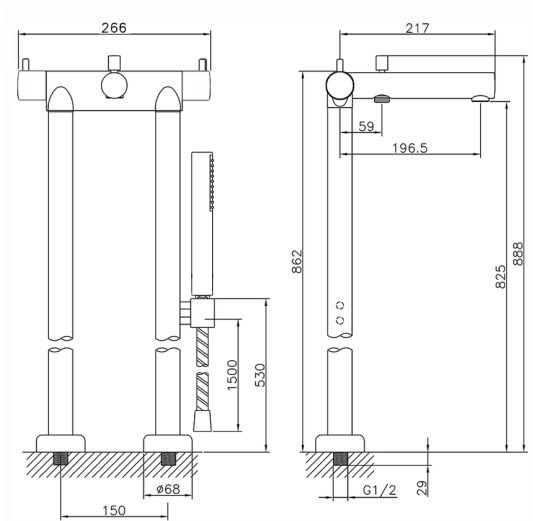

Thermostatic floor-mounted bath mixer TRATTO EVO_TVT39010

MODEL **TVT39010**

Thermostatic floor-mounted bath mixer, Riser shower bracket, 26 mm ABS minimalistic one spray handshower, 150 cm Brass flexible hose

AVAILABLE FINISHINGS

21 21 Chrome

CHARACTERISTICS

Cartridge Spare Parts **24.04A.PP**

8x20 Plus P Thermostatic Valve

Thermostatic

The Huber thermostatic is your personal water manager, helping you to handle, control and save water and energy.