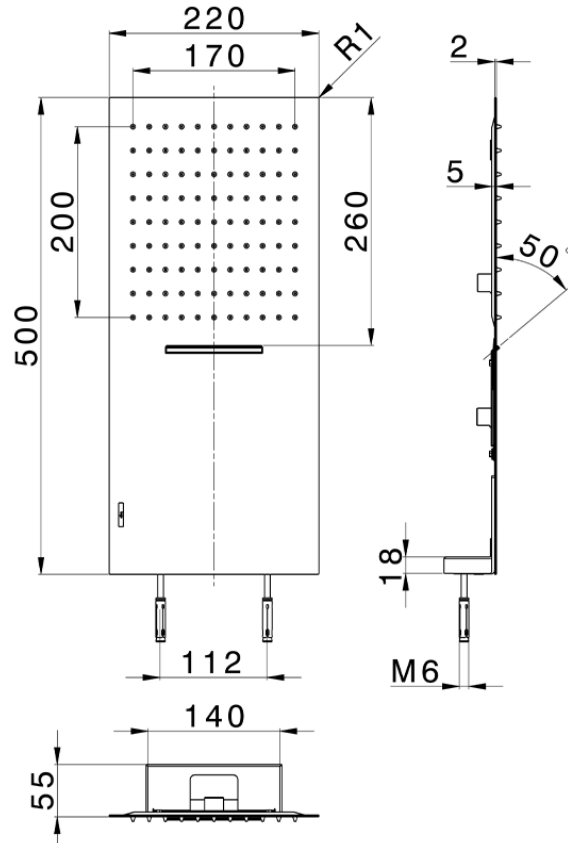

## 500x220 mm wall-mounted head shower ZEN\_ZS122130

ZS122130

<https://en.huberitalia.com/500x220-mm-wall-mounted-head-shower-zen-zs122130>

2024-11-15