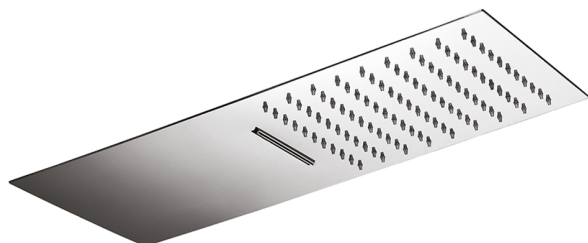

500x220 mm wall-mounted head shower ZEN_ZS122130

MODEL **ZS122130**

500x220 mm wall-mounted head shower, rain, waterfall functions, with patented safety valve, Stainless Steel AISI 304

AVAILABLE FINISHINGS

-  **40** 40 Matt Black
-  **4Q** 4Q Matt White
-  **D1** D1 Brushed Inox
-  **D2** D2 Polished Inox

CHARACTERISTICS

2024-11-15