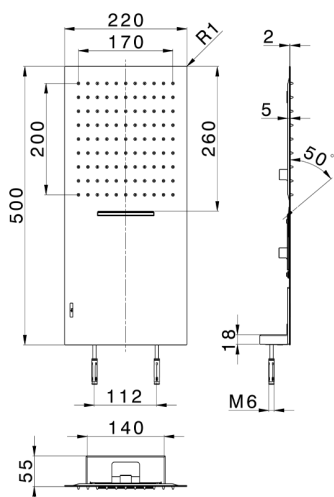

500x220 mm wall-mounted head shower ZEN_ZS122130

MODEL **ZS122130**

500x220 mm wall-mounted head shower, rain, waterfall functions, with patented safety valve, Stainless Steel AISI 304

AVAILABLE FINISHINGS

- **40** 40 Matt Black
- **4Q** 4Q Matt White
- **D1** D1 Brushed Inox
- **D2** D2 Polished Inox

CHARACTERISTICS

2024-11-15