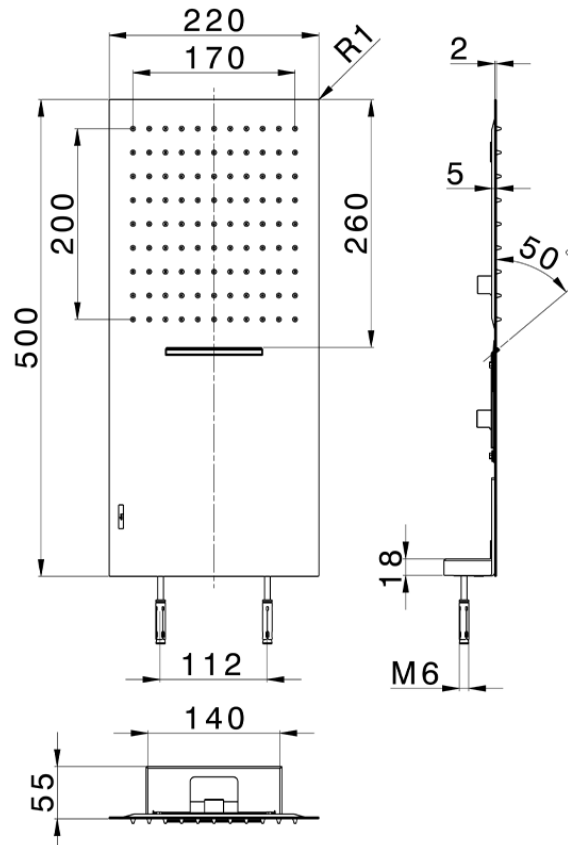

500x220 mm wall-mounted head shower ZEN_ZS122130

ZS122130

<https://en.huberitalia.com/500x220-mm-wall-mounted-head-shower-zen-zs122130>

2024-11-15