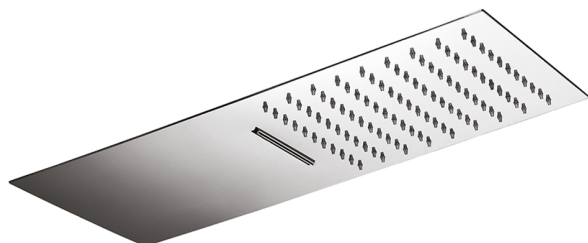

500x220 mm wall-mounted head shower ZEN_ZS122130

MODEL **ZS122130**

500x220 mm wall-mounted head shower, rain, waterfall functions, with patented safety valve, Stainless Steel AISI 304

AVAILABLE FINISHINGS

- **40** 40 Matt Black
- **4Q** 4Q Matt White
- **D1** D1 Brushed Inox
- **D2** D2 Polished Inox

CHARACTERISTICS

2024-11-15