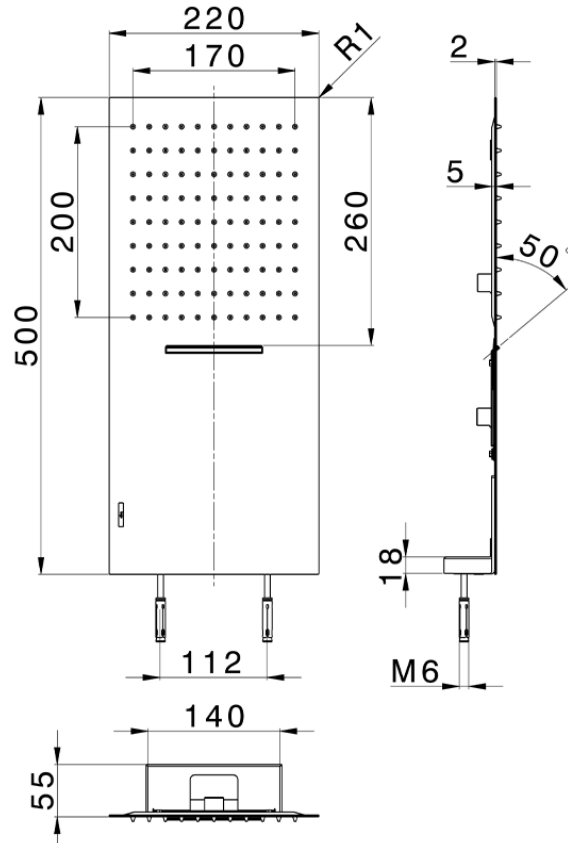

500x220 mm wall-mounted head shower ZEN_ZS122130

ZS122130

<https://en.huberitalia.com/500x220-mm-wall-mounted-head-shower-zen-zs122130>

2024-11-15