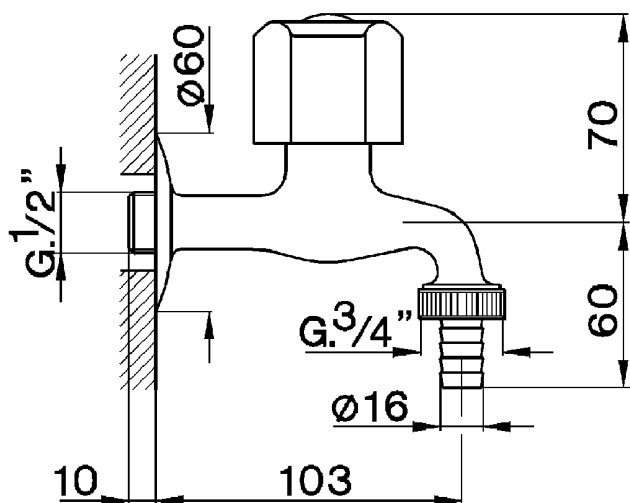

Exposed simple tap EVA_EV001500

MODEL **EV001500**

Exposed simple tap, with rubber tube connection, without handle

AVAILABLE FINISHINGS

CHARACTERISTICS

2026-05-02