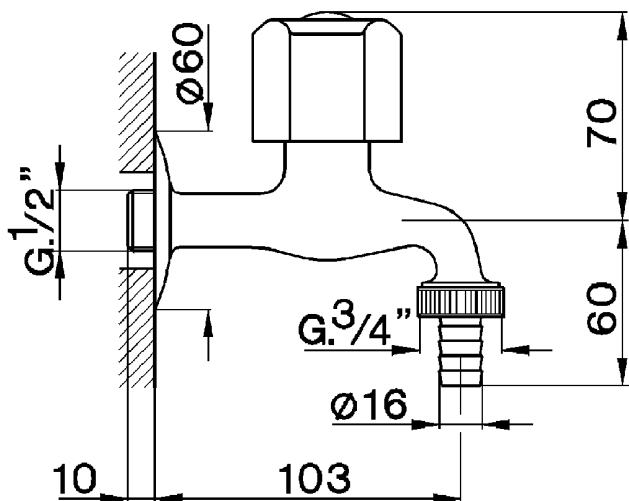

Exposed simple tap EVA_EV001500

MODEL **EV001500**

Exposed simple tap, with rubber tube connection, without handle

AVAILABLE FINISHINGS

CHARACTERISTICS

2026-04-08