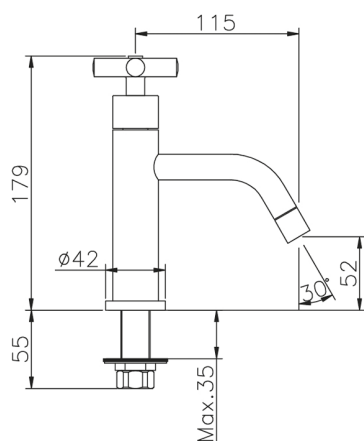

Pillar tap SUITE_SU000900

MODEL **SU000900**

Pillar tap, without waste

AVAILABLE FINISHINGS

-  **21** 21 Chrome
-  **40** 40 Matt Black
-  **2F** 2F Brushed Nickel
-  **2W** 2W Brushed Gold

CHARACTERISTICS