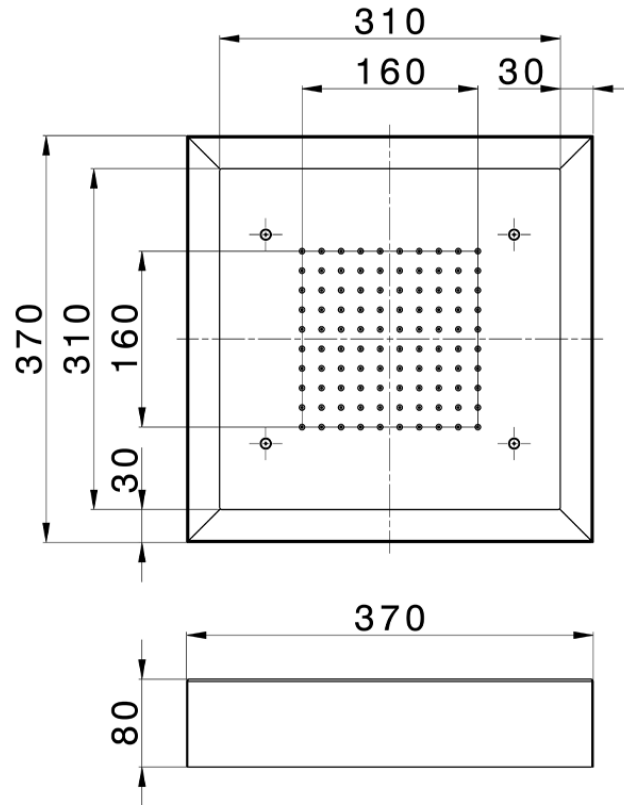

## 370x370 mm Chromotherapy Ceiling showerhead ZEN\_ZS1C0190

ZS1C0190

<https://en.huberitalia.com/370x370-mm-chromotherapy-ceiling-showerhead-zen-zs1c0190>

2026-04-06