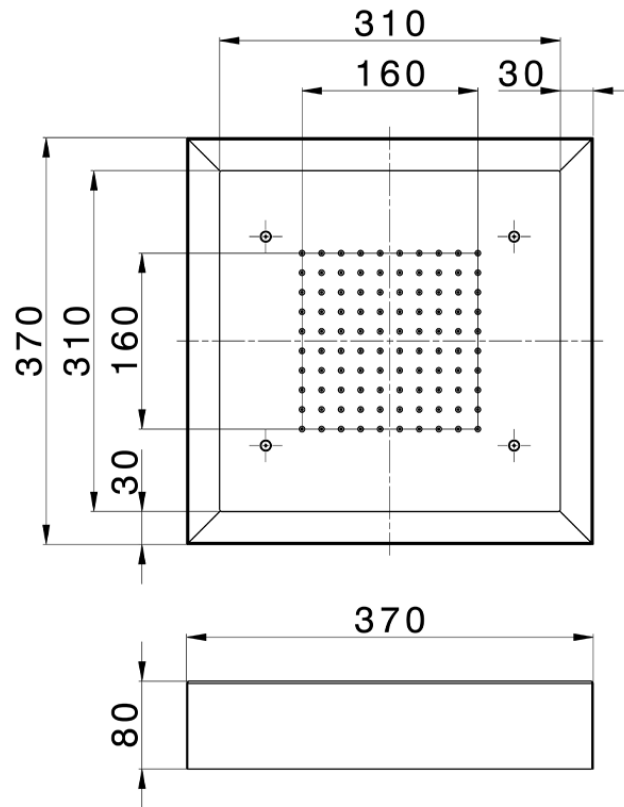

## 370x370 mm Chromotherapy Ceiling showerhead ZEN\_ZS1C0190

ZS1C0190

<https://en.huberitalia.com/370x370-mm-chromotherapy-ceiling-showerhead-zen-zs1c0190>

2026-06-13