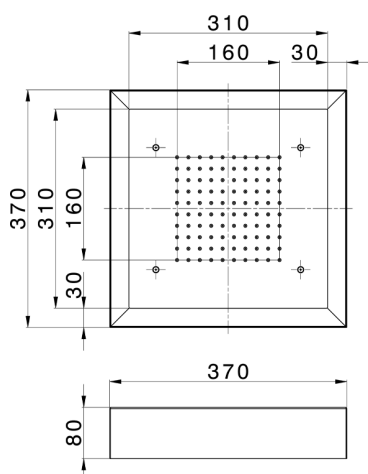

370x370 mm Chromotherapy Ceiling showerhead ZEN_ZS1C0190

MODEL **ZS1C0190**

370x370 mm Chromotherapy Ceiling showerhead, with white cover, rain, chromotherapy functions, wireless control, Stainless Steel AISI 304