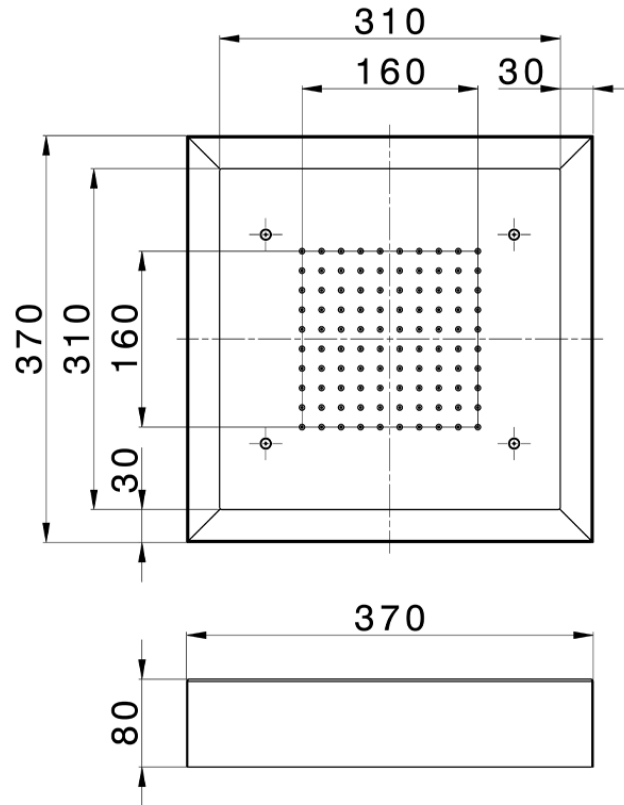

370x370 mm Chromotherapy Ceiling showerhead ZEN_ZS1C0190

ZS1C0190

<https://en.huberitalia.com/370x370-mm-chromotherapy-ceiling-showerhead-zen-zs1c0190>

2026-04-08