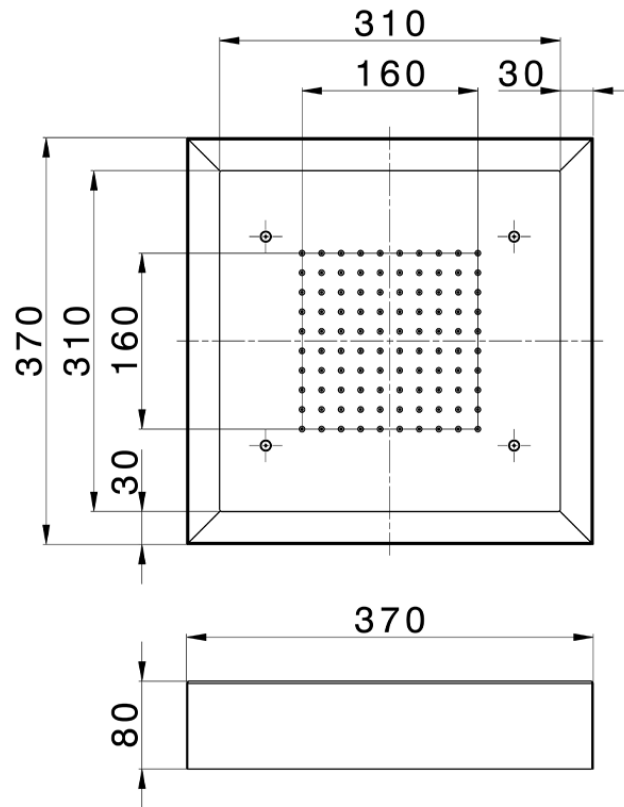

370x370 mm Chromotherapy Ceiling showerhead ZEN\_ZS1C0190

ZS1C0190

<https://en.huberitalia.com/370x370-mm-chromotherapy-ceiling-showerhead-zen-zs1c0190>

2026-05-16