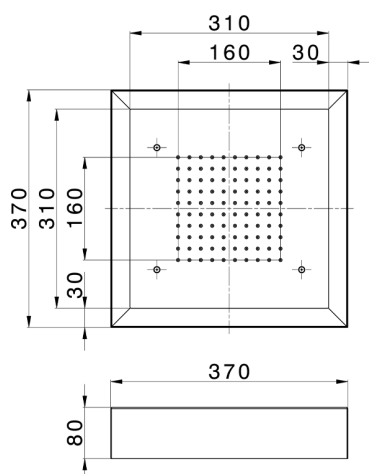

370x370 mm Chromotherapy Ceiling showerhead ZEN_ZS1C0190

MODEL **ZS1C0190**

370x370 mm Chromotherapy Ceiling showerhead, with white cover, rain, chromotherapy functions, wireless control, Stainless Steel AISI 304

AVAILABLE FINISHINGS

- **D1** D1 Brushed Inox
- **40** 40 Matt Black
- **4Q** 4Q Matt White
- **D2** D2 Polished Inox

CHARACTERISTICS

2026-06-10