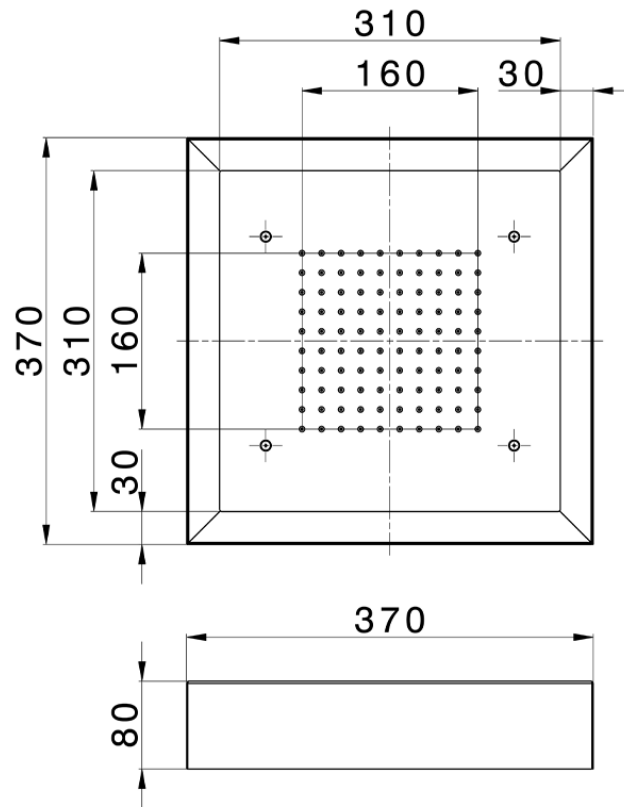

## 370x370 mm Chromotherapy Ceiling showerhead ZEN\_ZS1C0190

ZS1C0190

<https://en.huberitalia.com/370x370-mm-chromotherapy-ceiling-showerhead-zen-zs1c0190>

2026-05-16