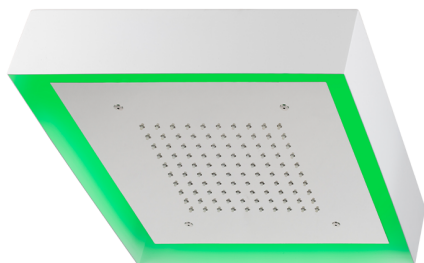

## 370x370 mm Chromotherapy Ceiling showerhead ZEN\_ZS1C0190

MODEL **ZS1C0190**

370x370 mm Chromotherapy Ceiling showerhead, with white cover, rain, chromotherapy functions, wireless control, Stainless Steel AISI 304

### AVAILABLE FINISHINGS

-  **D1** D1 Brushed Inox
-  **40** 40 Matt Black
-  **4Q** 4Q Matt White
-  **D2** D2 Polished Inox