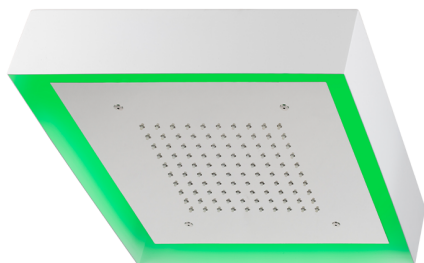

370x370 mm Chromotherapy Ceiling showerhead ZEN_ZS1C0190

MODEL **ZS1C0190**

370x370 mm Chromotherapy Ceiling showerhead, with white cover, rain, chromotherapy functions, wireless control, Stainless Steel AISI 304

AVAILABLE FINISHINGS

-  **D1** D1 Brushed Inox
-  **40** 40 Matt Black
-  **4Q** 4Q Matt White
-  **D2** D2 Polished Inox

CHARACTERISTICS

2026-06-13