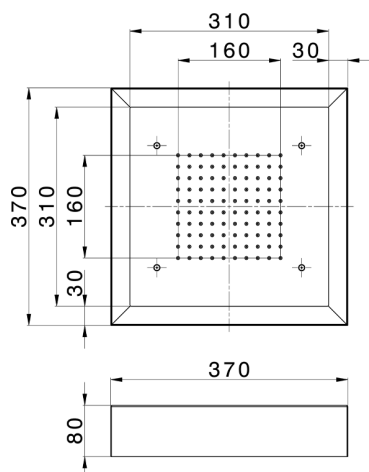

370x370 mm Chromotherapy Ceiling showerhead ZEN_ZS1C0190

MODEL **ZS1C0190**

370x370 mm Chromotherapy Ceiling showerhead, with white cover, rain, chromotherapy functions, wireless control, Stainless Steel AISI 304

AVAILABLE FINISHINGS

- **D1** D1 Brushed Inox
- **40** 40 Matt Black
- **4Q** 4Q Matt White
- **D2** D2 Polished Inox

CHARACTERISTICS

2026-06-13