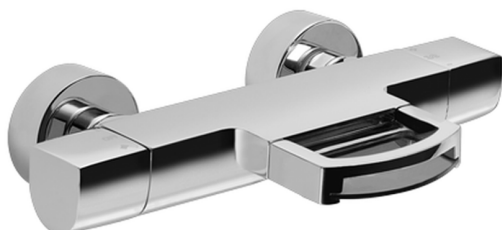

## Thermostatic bath mixer DADO\_DCT23010

MODEL **DCT23010**

Thermostatic bath mixer, without shower set, 1/2" M flexible connection, spout plate available in chrome or smoked finish

### AVAILABLE FINISHINGS

-  **21** 21 Chrome
-  **2F** 2F Brushed Nickel
-  **6U** 6U Chrome/Smoked

### CHARACTERISTICS

Cartridge Spare Parts **24.04A.PP**

**8x20 Plus P Thermostatic Valve**

### DeviaStop

The Huber Devia Stop technology allows to adjust the water flow and to direct it to the selected output point (overhead soaker, hand shower, etc).