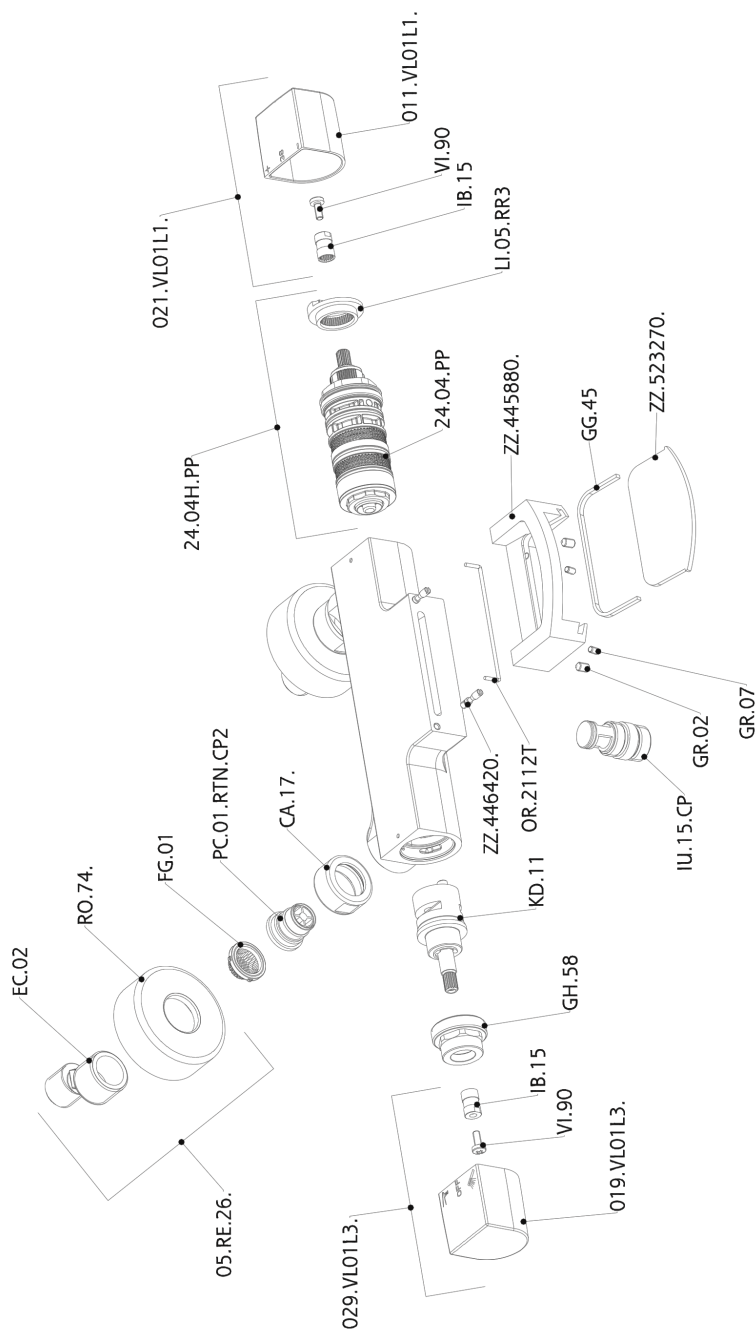

Thermostatic bath mixer DADO_DCT23010

DCT23010

<https://en.huberitalia.com/thermostatic-bath-mixer-dado-dct23010>

2025-01-07