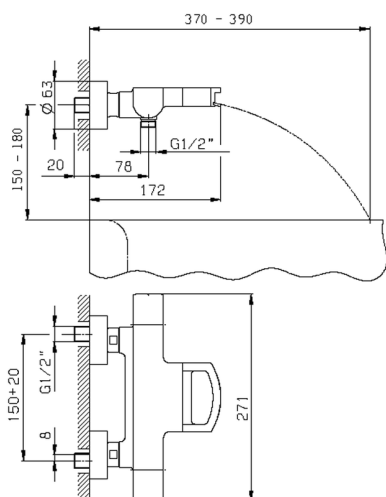

## Thermostatic bath mixer DADO\_DCT23010

MODEL **DCT23010**

Thermostatic bath mixer, without shower set, 1/2" M flexible connection, spout plate available in chrome or smoked finish

### CHARACTERISTICS

Cartridge Spare Parts **24.04A.PP**

**8x20 Plus P Thermostatic Valve**