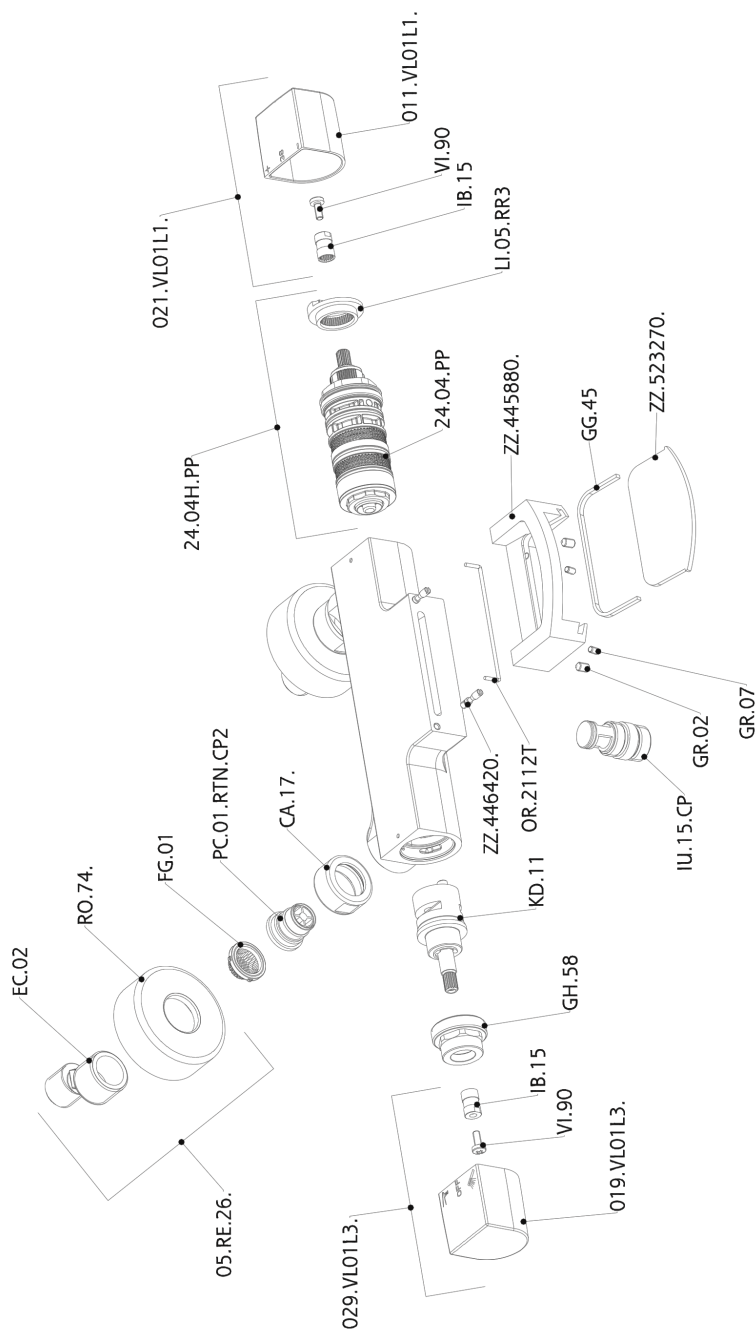

Thermostatic bath mixer DADO_DCT23010

MODEL **DCT23010**

Thermostatic bath mixer, without shower set, 1/2" M flexible connection, spout plate available in chrome or smoked finish

AVAILABLE FINISHINGS

-  **21** 21 Chrome
-  **2F** 2F Brushed Nickel
-  **6U** 6U Chrome/Smoked

CHARACTERISTICS

Cartridge Spare Parts **24.04A.PP**

8x20 Plus P Thermostatic Valve

DeviaStop

The Huber Devia Stop technology allows to adjust the water flow and to direct it to the selected output point (overhead soaker, hand shower, etc).

Thermostatic bath mixer DADO_DCT23010

DCT23010

<https://en.huberitalia.com/thermostatic-bath-mixer-dado-dct23010>

2025-01-07