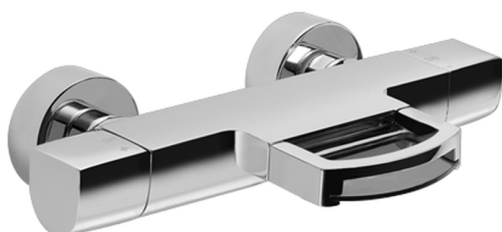

Thermostatic bath mixer DADO_DCT23010

MODEL **DCT23010**

Thermostatic bath mixer, without shower set, 1/2" M flexible connection, spout plate available in chrome or smoked finish

AVAILABLE FINISHINGS

-  **21** 21 Chrome
-  **2F** 2F Brushed Nickel
-  **6U** 6U Chrome/Smoked

CHARACTERISTICS

Cartridge Spare Parts **24.04A.PP**

8x20 Plus P Thermostatic Valve

DeviaStop

The Huber Devia Stop technology allows to adjust the water flow and to direct it to the selected output point (overhead soaker, hand shower, etc).