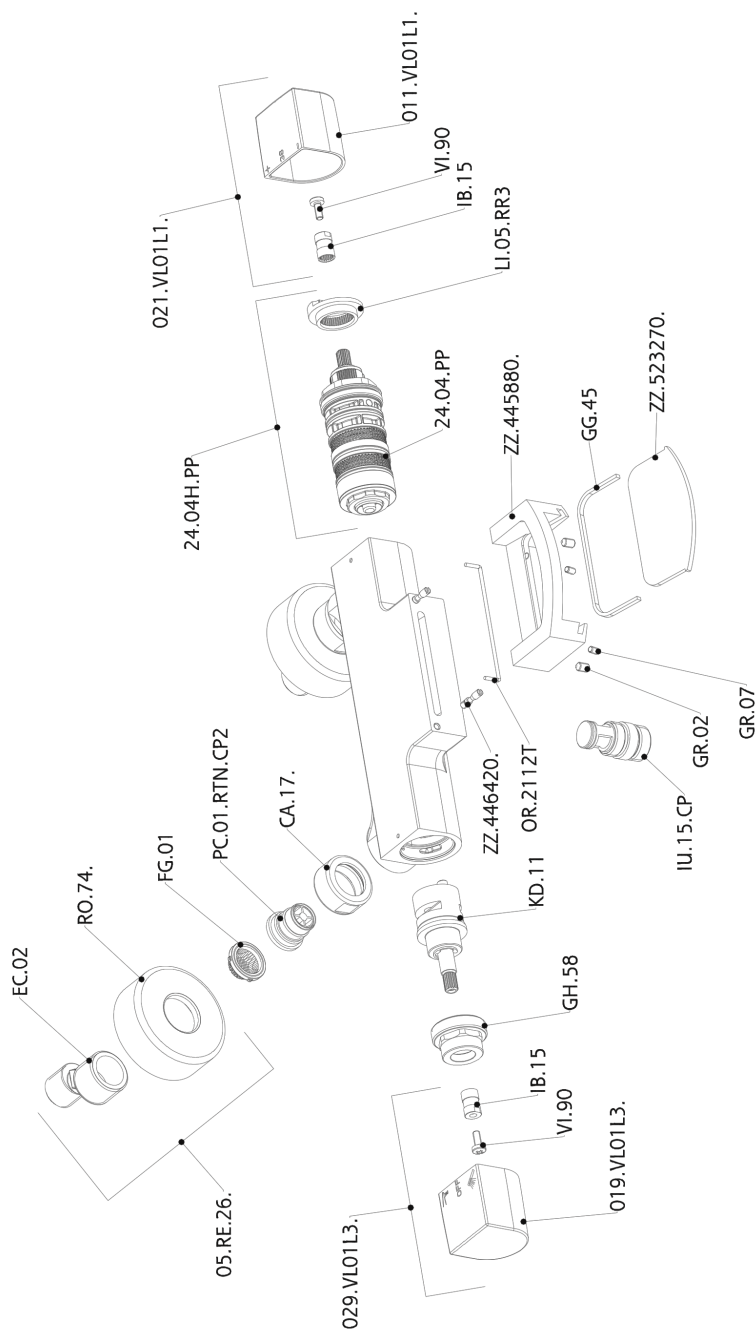

Thermostatic bath mixer DADO_DCT23010

MODEL **DCT23010**

Thermostatic bath mixer, without shower set, 1/2" M flexible connection, spout plate available in chrome or smoked finish

AVAILABLE FINISHINGS

-  **21** 21 Chrome
-  **2F** 2F Brushed Nickel
-  **6U** 6U Chrome/Smoked

CHARACTERISTICS

Cartridge Spare Parts **24.04A.PP**

8x20 Plus P Thermostatic Valve

DeviaStop

The Huber Devia Stop technology allows to adjust the water flow and to direct it to the selected output point (overhead soaker, hand shower, etc).

Thermostatic bath mixer DADO_DCT23010

DCT23010

<https://en.huberitalia.com/thermostatic-bath-mixer-dado-dct23010>

2025-01-05