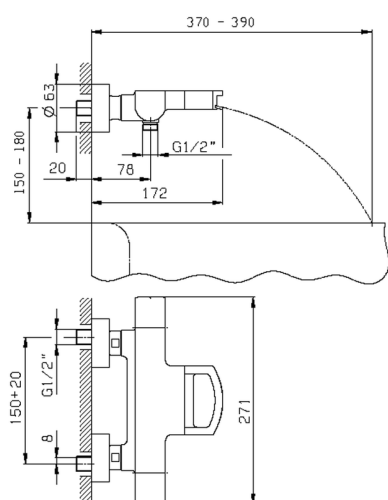

Thermostatic bath mixer DADO_DCT23010

MODEL **DCT23010**

Thermostatic bath mixer, without shower set, 1/2" M flexible connection, spout plate available in chrome or smoked finish

AVAILABLE FINISHINGS

-  **21** 21 Chrome
-  **2F** 2F Brushed Nickel
-  **6U** 6U Chrome/Smoked

CHARACTERISTICS

Cartridge Spare Parts **24.04A.PP**

8x20 Plus P Thermostatic Valve

DeviaStop

The Huber Devia Stop technology allows to adjust the water flow and to direct it to the selected output point (overhead soaker, hand shower, etc).