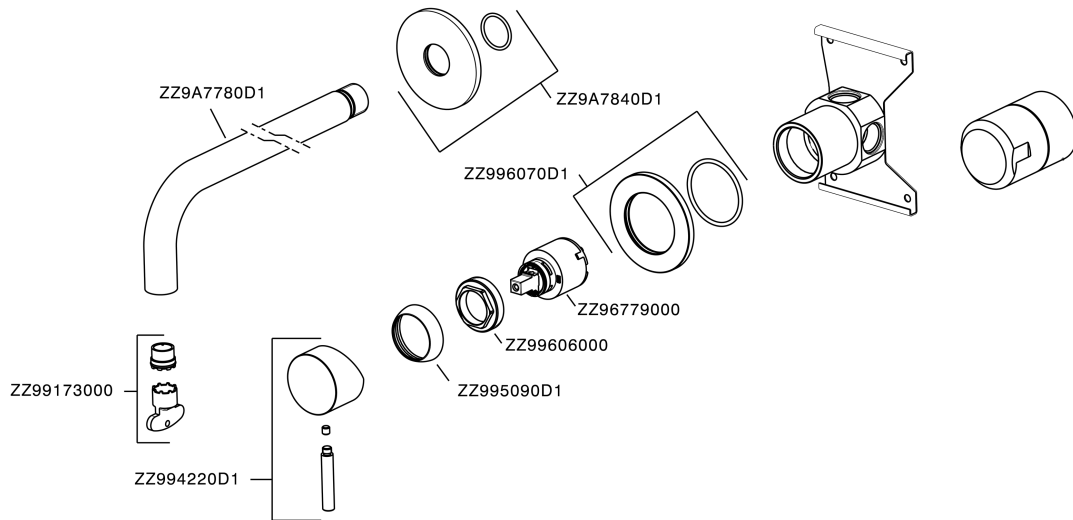

Exposed single lever washbasin mixer LYNOX_LX002510

LX002510

<https://en.huberitalia.com/exposed-single-lever-washbasin-mixer-lynox-lx002510>

2024-12-22