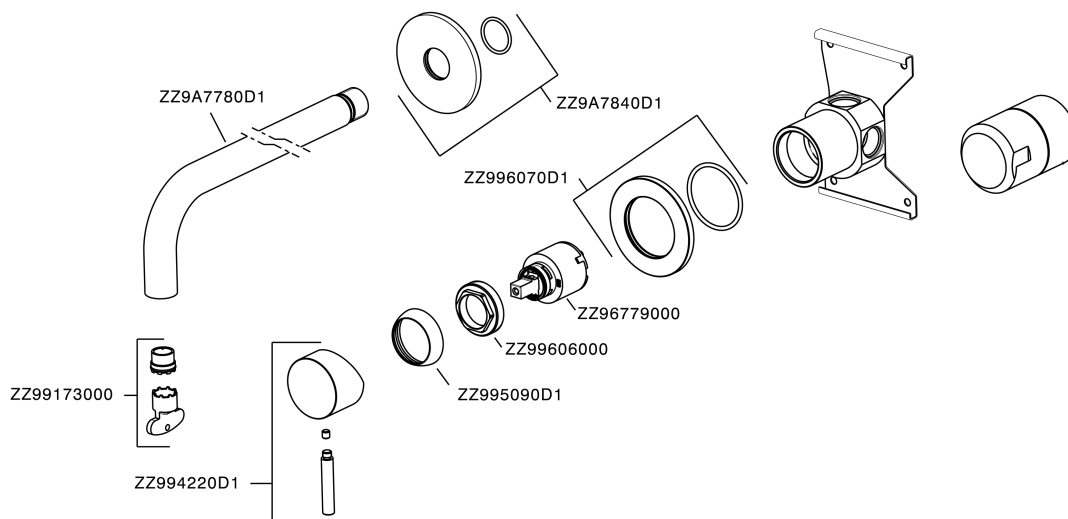

## Exposed single lever washbasin mixer LYNOX\_LX002510

MODEL **LX002510**

Exposed single lever washbasin mixer, concealed part included, Inox AISI 316L

AVAILABLE FINISHINGS

**D1** D1 Brushed Inox

CHARACTERISTICS

Cartridge Spare Parts **ZZ96779000**

**35 mm Cartridge**

## Exposed single lever washbasin mixer LYNEX\_LX002510

LX002510

<https://en.huberitalia.com/exposed-single-lever-washbasin-mixer-lynex-lx002510>

2024-12-22