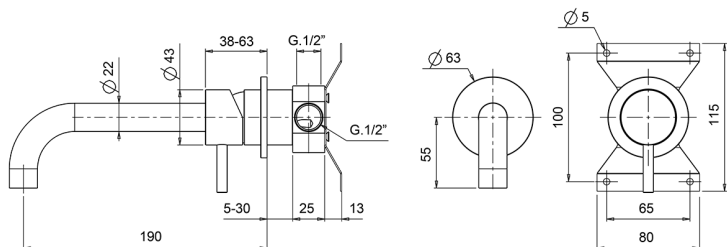

## Exposed single lever washbasin mixer LYNOX\_LX002510

MODEL **LX002510**

Exposed single lever washbasin mixer, concealed part included, Inox AISI 316L

AVAILABLE FINISHINGS

**D1** D1 Brushed Inox

CHARACTERISTICS

Cartridge Spare Parts **ZZ96779000**

**35 mm Cartridge**

## Exposed single lever washbasin mixer LYNEX\_LX002510

LX002510

<https://en.huberitalia.com/exposed-single-lever-washbasin-mixer-lynex-lx002510>

2024-12-22