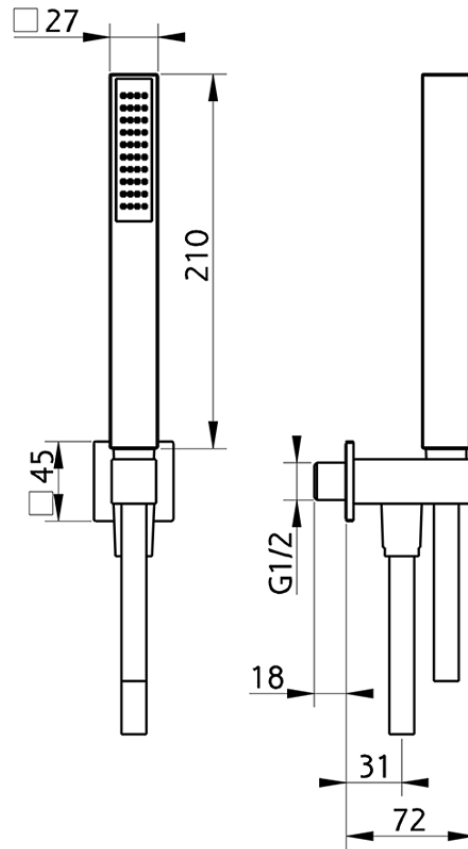

Showerset with wall elbow SHOWER_SS018970

SS018970

<https://en.huberitalia.com/showerset-with-wall-elbow-shower-ss018970>

2026-05-15