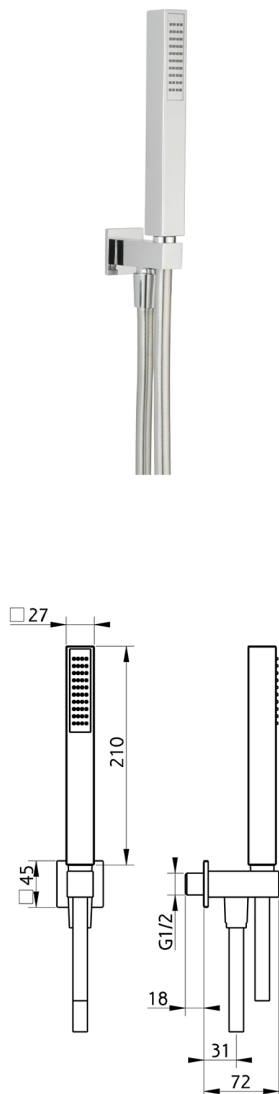

Showerset with wall elbow SHOWER_SS018970

MODEL **SS018970**

Showerset with wall elbow, wall mounted handshower holder, ABS 27x27mm one spray minimalist square handshower, 150 cm SUPREME smooth flexible hose

AVAILABLE FINISHINGS

- **21** 21 Chrome
- **2F** 2F Brushed Nickel
- **40** 40 Matt Black
- **4Q** 4Q Matt White

CHARACTERISTICS

2026-05-15