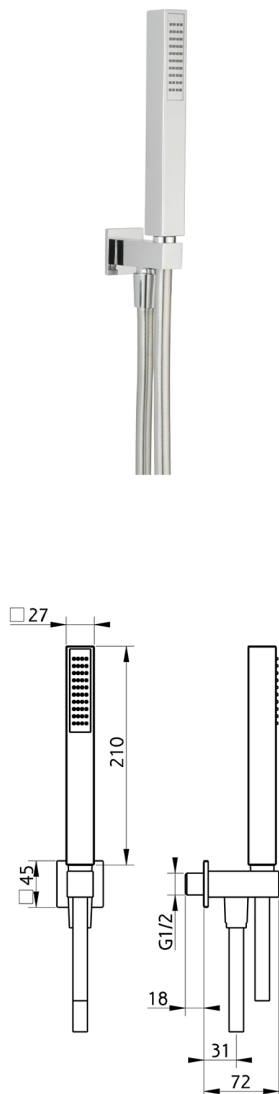

Showerset with wall elbow SHOWER_SS018970

MODEL **SS018970**

Showerset with wall elbow, wall mounted handshower holder, ABS 27x27mm one spray minimalist square handshower, 150 cm SUPREME smooth flexible hose

AVAILABLE FINISHINGS

-  **21** 21 Chrome
-  **2F** 2F Brushed Nickel
-  **40** 40 Matt Black
-  **4Q** 4Q Matt White

CHARACTERISTICS

2026-04-05