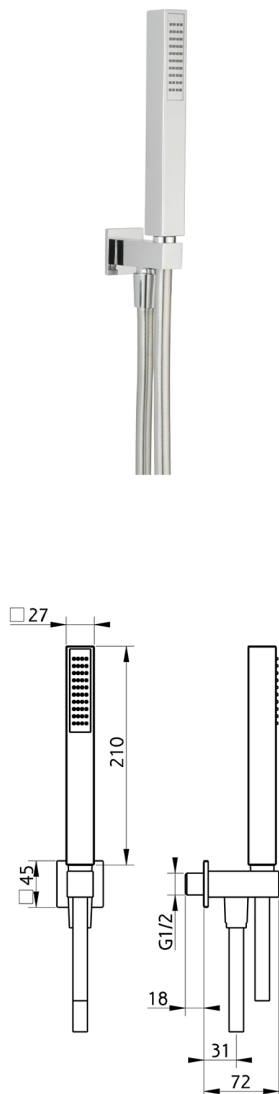

Showerset with wall elbow SHOWER_SS018970

MODEL **SS018970**

Showerset with wall elbow, wall mounted handshower holder, ABS 27x27mm one spray minimalist square handshower, 150 cm SUPREME smooth flexible hose

AVAILABLE FINISHINGS

- 
21 21 Chrome
- 
2F 2F Brushed Nickel
- 
40 40 Matt Black
- 
4Q 4Q Matt White

CHARACTERISTICS

2026-06-13