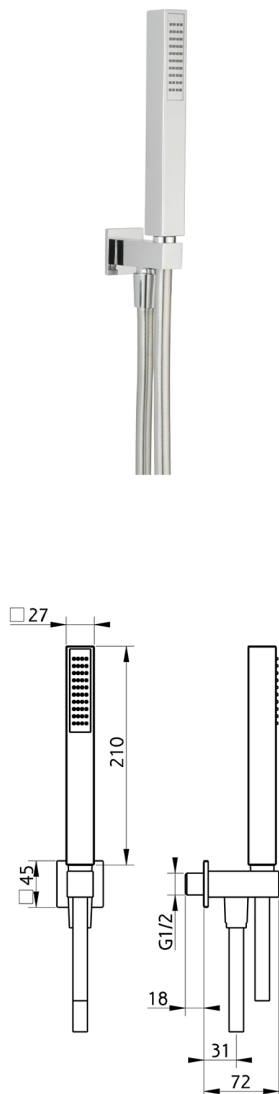

Showerset with wall elbow SHOWER_SS018970

MODEL **SS018970**

Showerset with wall elbow, wall mounted handshower holder, ABS 27x27mm one spray minimalist square handshower, 150 cm SUPREME smooth flexible hose

AVAILABLE FINISHINGS

-  **21** 21 Chrome
-  **2F** 2F Brushed Nickel
-  **40** 40 Matt Black
-  **4Q** 4Q Matt White

CHARACTERISTICS

2026-06-13