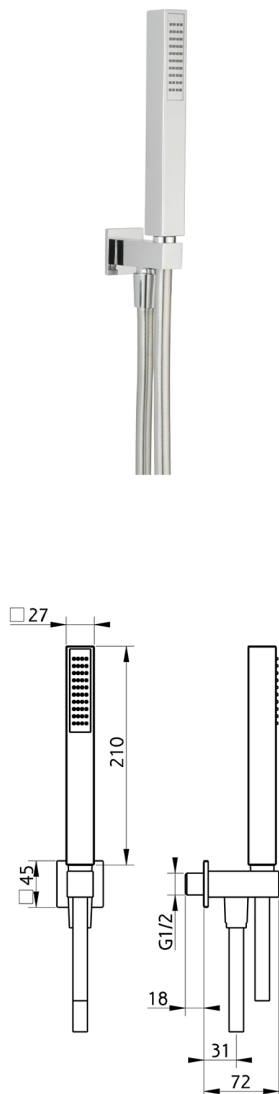

Showerset with wall elbow SHOWER_SS018970

MODEL **SS018970**

Showerset with wall elbow, wall mounted handshower holder, ABS 27x27mm one spray minimalist square handshower, 150 cm SUPREME smooth flexible hose

AVAILABLE FINISHINGS

-  **21** 21 Chrome
-  **2F** 2F Brushed Nickel
-  **40** 40 Matt Black
-  **4Q** 4Q Matt White

CHARACTERISTICS

2026-04-08